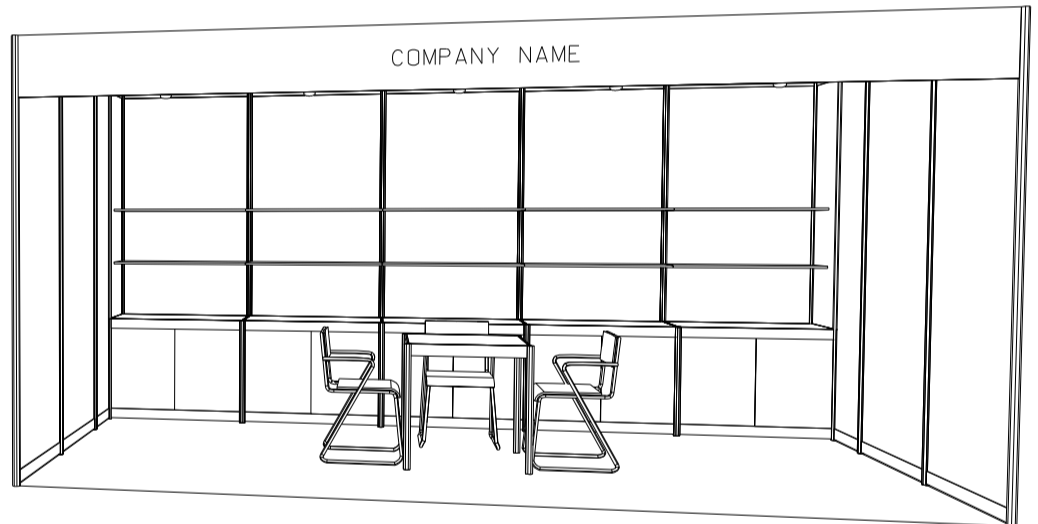

5M x 3M Standard Booth

五米乘三米標準攤位

| BOOTH SPECIFICATIONS | | QTY. |
|---|---|------|
|  | 1000W x 500D x 750H LOCKABLE CABINET | 5 |
|  | 3000W x 300D WOODEN DISPLAY SHELF | 2 |
|  | 2000W x 300D WOODEN DISPLAY SHELF | 2 |
|  | 13W LED LAMP SPOTLIGHT(YELLOW LIGHT) | 5 |
|  | 13W LED LAMP LONGARMED SPOTLIGHT (YELLOW LIGHT) | 3 |
|  | 700W x 700D x 750H MEETING TABLE | 1 |
|  | BLACK LEATHER CHAIR | 3 |
|  | CEILING BEAM | 5M |
| | RUBBISH BIN & CARPET (15sqm.) | |