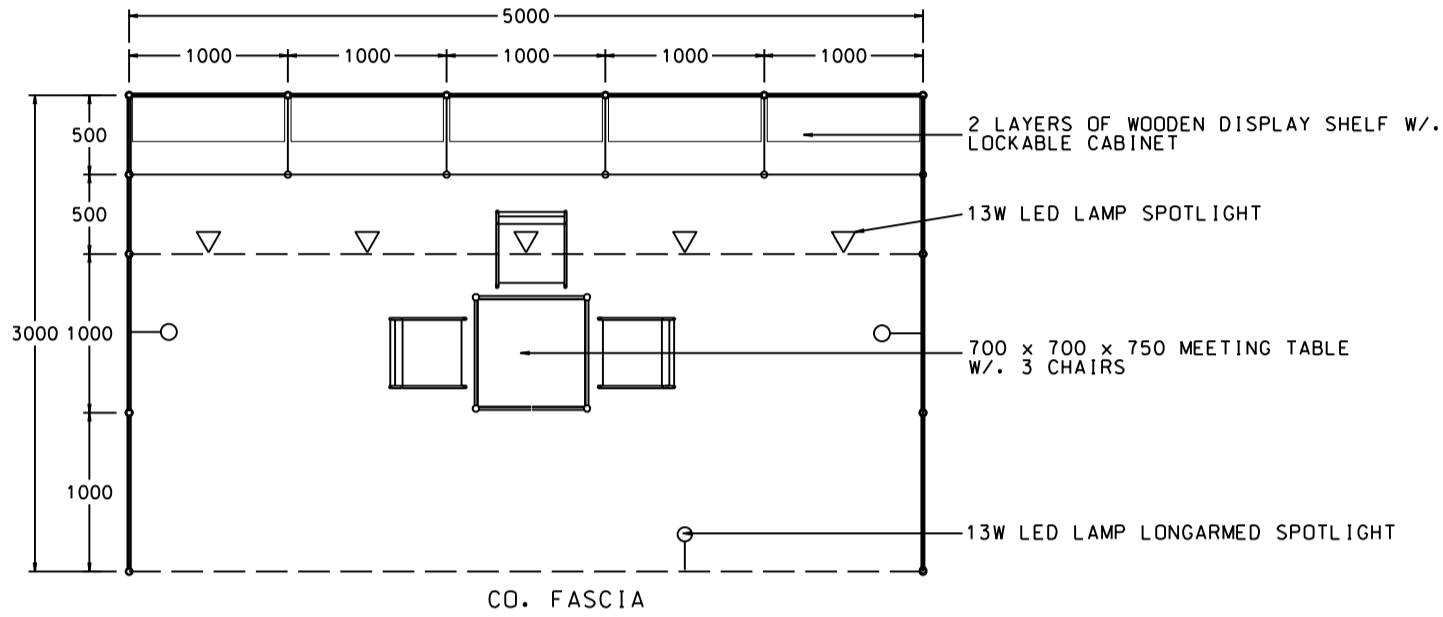

5M x 3M Standard Booth

五米乘三米標準攤位

| BOOTH SPECIFICATIONS | | QTY. |
|---|---|------|
|  | 1000W x 500D x 750H LOCKABLE CABINET | 5 |
|  | 3000W x 300D WOODEN DISPLAY SHELF | 2 |
|  | 2000W x 300D WOODEN DISPLAY SHELF | 2 |
|  | 13W LED LAMP SPOTLIGHT(YELLOW LIGHT) | 5 |
|  | 13W LED LAMP LONGARMED SPOTLIGHT (YELLOW LIGHT) | 3 |
|  | 700W x 700D x 750H MEETING TABLE | 1 |
|  | BLACK LEATHER CHAIR | 3 |
|  | CEILING BEAM | 5M |
| | RUBBISH BIN & CARPET (15sqm.) | |