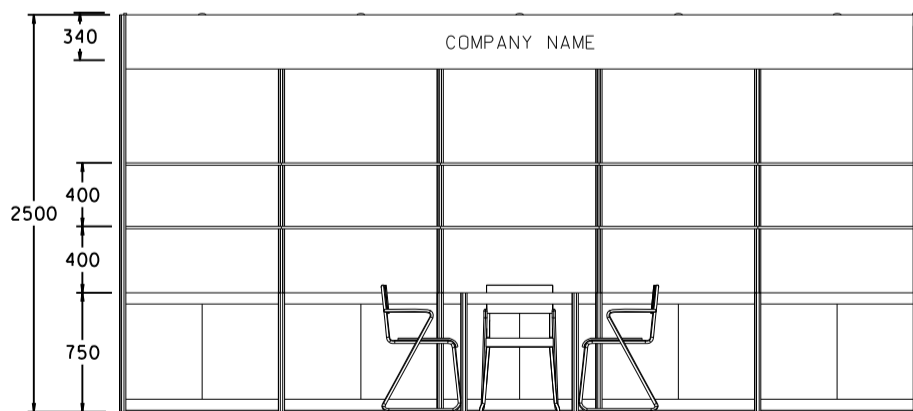

5M x 3M Standard Booth

五米乘三米標準攤位

| BOOTH SPECIFICATIONS | | QTY. |
|---|---|------|
|  | 1000W x 500D x 750H LOCKABLE CABINET | 5 |
|  | 3000W x 300D WOODEN DISPLAY SHELF | 2 |
|  | 2000W x 300D WOODEN DISPLAY SHELF | 2 |
|  | 13W LED LAMP SPOTLIGHT(YELLOW LIGHT) | 5 |
|  | 13W LED LAMP LONGARMED SPOTLIGHT (YELLOW LIGHT) | 3 |
|  | 700W x 700D x 750H MEETING TABLE | 1 |
|  | BLACK LEATHER CHAIR | 3 |
|  | CEILING BEAM | 5M |
| | RUBBISH BIN & CARPET (15sqm.) | |