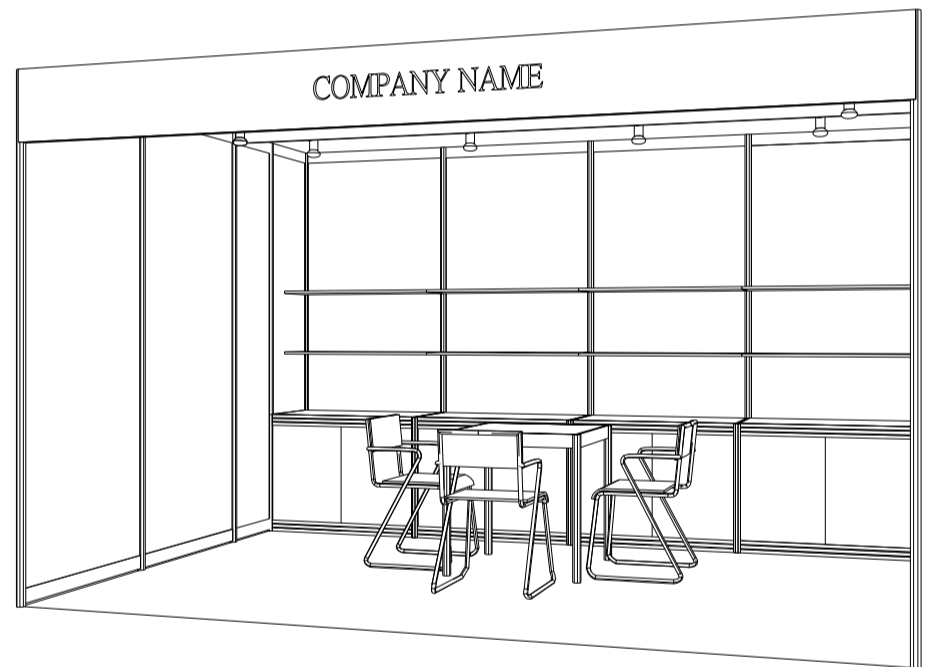

4M x 3M Standard Booth

四米乘三米標準攤位

| BOOTH SPECIFICATIONS | | QTY. |
|---|---|------|
|  | 1000W x 500D x 750H LOCKABLE CABINET | 4 |
|  | 2000W x 300D WOODEN DISPLAY SHELF | 4 |
|  | 13W LED LAMP SPOTLIGHT(YELLOW LIGHT) | 4 |
|  | 13W LED LAMP LONGARMED SPOTLIGHT (YELLOW LIGHT) | 2 |
|  | 700W x 700D x 750H MEETING TABLE | 1 |
|  | BLACK LEATHER CHAIR | 3 |
|  | CEILING BEAM | 4M |
| | RUBBISH BIN & CARPET (12sqm.) | |