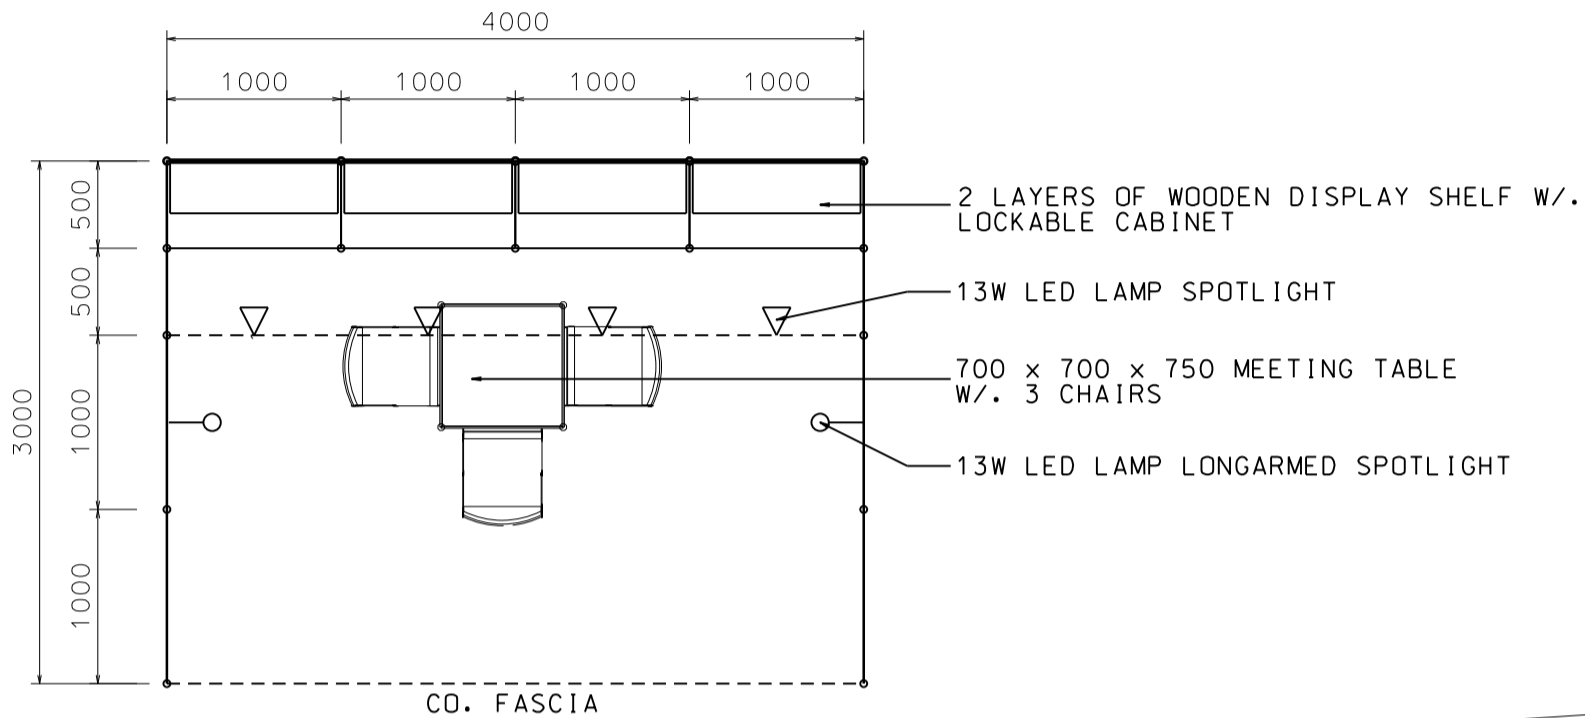

4M x 3M Standard Booth

四米乘三米標準攤位

| BOOTH SPECIFICATIONS | | QTY. |
|---|---|------|
|  | 1000W x 500D x 750H LOCKABLE CABINET | 4 |
|  | 2000W x 300D WOODEN DISPLAY SHELF | 4 |
|  | 13W LED LAMP SPOTLIGHT(YELLOW LIGHT) | 4 |
|  | 13W LED LAMP LONGARMED SPOTLIGHT (YELLOW LIGHT) | 2 |
|  | 700W x 700D x 750H MEETING TABLE | 1 |
|  | BLACK LEATHER CHAIR | 3 |
|  | CEILING BEAM | 4M |
| | RUBBISH BIN & CARPET (12sqm.) | |