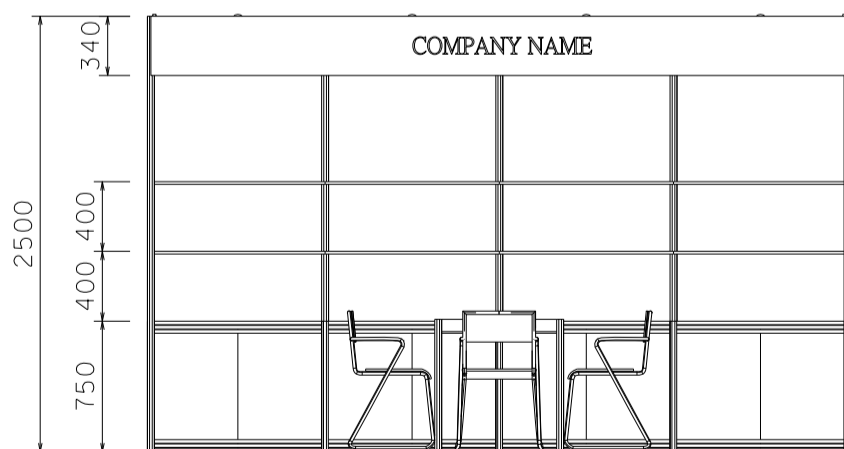

4M x 3M Standard Booth

四米乘三米標準攤位

| BOOTH SPECIFICATIONS | | QTY. |
|---|---|------|
|  | 1000W x 500D x 750H LOCKABLE CABINET | 4 |
|  | 2000W x 300D WOODEN DISPLAY SHELF | 4 |
|  | 13W LED LAMP SPOTLIGHT(YELLOW LIGHT) | 4 |
|  | 13W LED LAMP LONGARMED SPOTLIGHT (YELLOW LIGHT) | 2 |
|  | 700W x 700D x 750H MEETING TABLE | 1 |
|  | BLACK LEATHER CHAIR | 3 |
|  | CEILING BEAM | 4M |
| | RUBBISH BIN & CARPET (12sqm.) | |