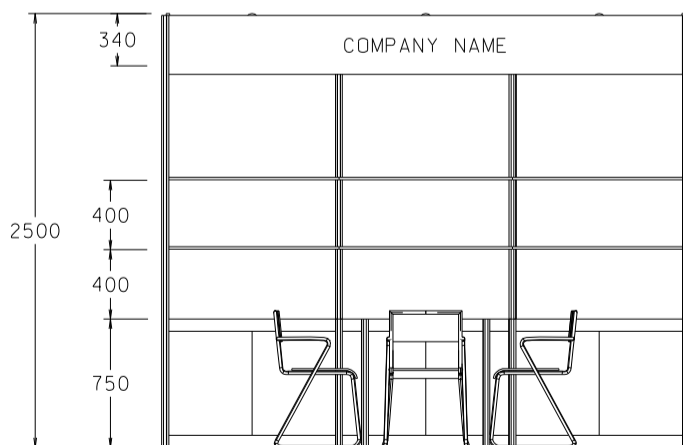

## 3M x 3M Standard Booth

三米乘三米標準攤位

BOOTH SPECIFICATIONS		QTY.
	1000W x 500D x 750H LOCKABLE CABINET	3
	3000W x 300D WOODEN DISPLAY SHELF	2
	13W LED LAMP SPOTLIGHT (YELLOW LIGHT)	3
	13W LED LAMP LONGARMED SPOTLIGHT (YELLOW LIGHT)	2
	700W x 700D x 750H MEETING TABLE	1
	BLACK LEATHER CHAIR	3
	CEILING BEAM	3M
	RUBBISH BIN & CARPET (9sqm.)	