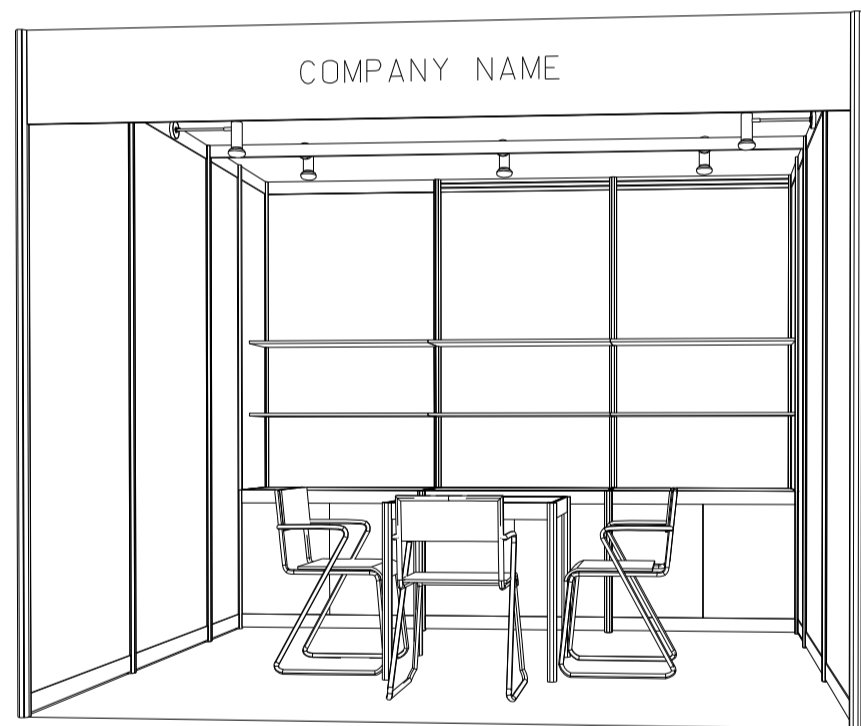

## 3M x 3M Standard Booth

三米乘三米標準攤位

BOOTH SPECIFICATIONS		QTY.
	1000W x 500D x 750H LOCKABLE CABINET	3
	3000W x 300D WOODEN DISPLAY SHELF	2
	13W LED LAMP SPOTLIGHT (YELLOW LIGHT)	3
	13W LED LAMP LONGARMED SPOTLIGHT (YELLOW LIGHT)	2
	700W x 700D x 750H MEETING TABLE	1
	BLACK LEATHER CHAIR	3
	CEILING BEAM	3M
	RUBBISH BIN & CARPET (9sqm.)	