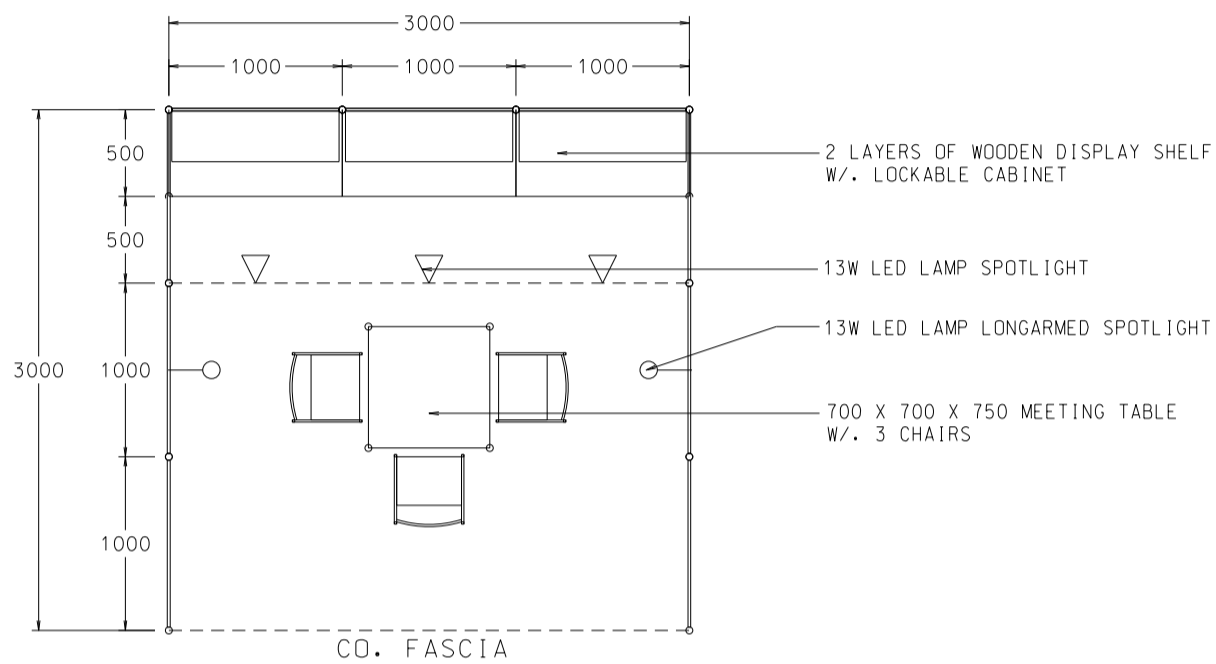

## 3M x 3M Standard Booth

三米乘三米標準攤位

BOOTH SPECIFICATIONS		QTY.
	1000W x 500D x 750H LOCKABLE CABINET	3
	3000W x 300D WOODEN DISPLAY SHELF	2
	13W LED LAMP SPOTLIGHT (YELLOW LIGHT)	3
	13W LED LAMP LONGARMED SPOTLIGHT (YELLOW LIGHT)	2
	700W x 700D x 750H MEETING TABLE	1
	BLACK LEATHER CHAIR	3
	CEILING BEAM	3M
	RUBBISH BIN & CARPET (9sqm.)	