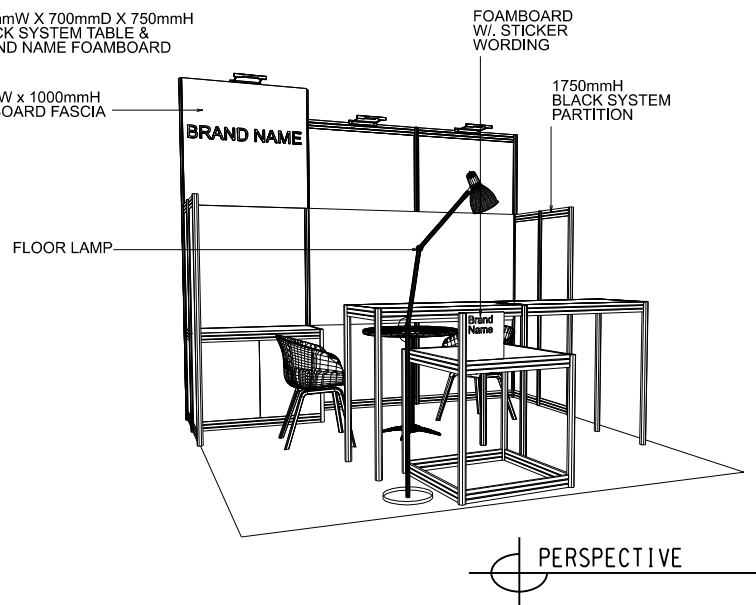

HOME INSTYLE

3m X 3m Standard Booth (Cultural & Creative Corner)

九平方米標準攤位

(OPTION 2)

BOOTH SPECIFICATIONS		QTY.
	1000mmW x 500mmD x 750mmH LOCKABLE CABINET	1
	1000mmW x 500mmD x 1000mmH BLACK SYSTEM TABLE	2
	700mmW x 700mmD x 750mmH BLACK SYSTEM TABLE & BRAND NAME FOAMBOARD	1
	960mmW x 1000mmH FOAMBOARD FASCIA	1
	1960mmW X 1000mmH POSTER (GRAPHIC PROVIDED BY EXHIBITOR, PRINTED BY ES)	1
	LED GILBERT LAMP	3
	500W SQUARE PIN POWER SOCKET	1
	FLOOR LAMP	1
	700mmW X 750mmH ROUND TABLE	1
	CHAIR	2
	RUBBISH BIN & CARPET (9sqm.)	