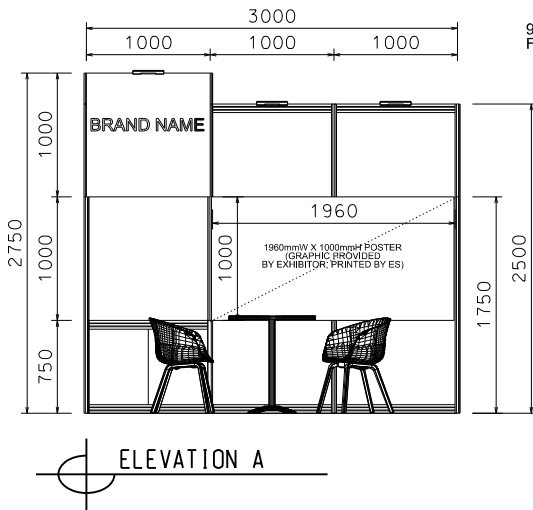

HOME INSTYLE

3m X 3m Standard Booth (Cultural & Creative Corner)

九平方米標準攤位

(OPTION 2)

BOOTH SPECIFICATIONS		QTY.
	1000mmW x 500mmD x 750mmH LOCKABLE CABINET	1
	1000mmW x 500mmD x 1000mmH BLACK SYSTEM TABLE	2
	700mmW x 700mmD x 750mmH BLACK SYSTEM TABLE & BRAND NAME FOAMBOARD	1
	960mmW x 1000mmH FOAMBOARD FASCIA	1
	1960mmW X 1000mmH POSTER (GRAPHIC PROVIDED BY EXHIBITOR, PRINTED BY ES)	1
	LED GILBERT LAMP	3
	500W SQUARE PIN POWER SOCKET	1
	FLOOR LAMP	1
	700mmW X 750mmH ROUND TABLE	1
	CHAIR	2
	RUBBISH BIN & CARPET (9sqm.)	