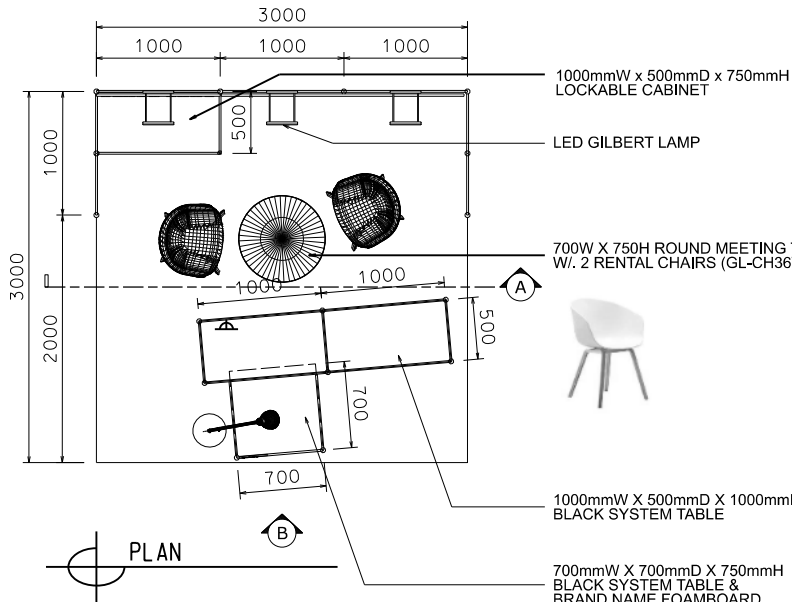

HOME INSTYLE

3m X 3m Standard Booth (Cultural & Creative Corner)

九平方米標準攤位

(OPTION 2)

BOOTH SPECIFICATIONS		QTY.
	1000mmW x 500mmD x 750mmH LOCKABLE CABINET	1
	1000mmW x 500mmD x 1000mmH BLACK SYSTEM TABLE	2
	700mmW x 700mmD x 750mmH BLACK SYSTEM TABLE & BRAND NAME FOAMBOARD	1
	960mmW x 1000mmH FOAMBOARD FASCIA	1
	1960mmW X 1000mmH POSTER (GRAPHIC PROVIDED BY EXHIBITOR, PRINTED BY ES)	1
	LED GILBERT LAMP	3
	500W SQUARE PIN POWER SOCKET	1
	FLOOR LAMP	1
	700mmW X 750mmH ROUND TABLE	1
	CHAIR	2
	RUBBISH BIN & CARPET (9sqm.)	