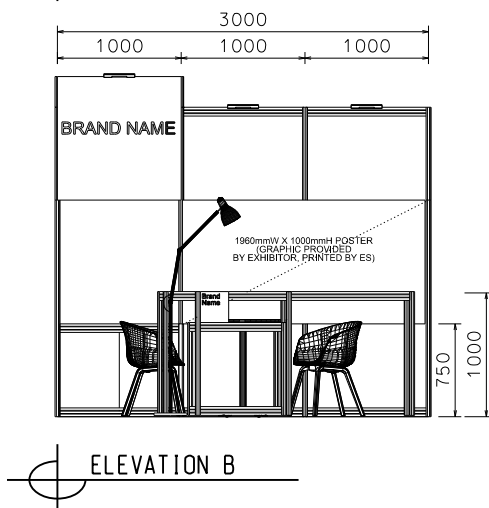

HOME INSTYLE

3m X 3m Standard Booth (Cultural & Creative Corner)

九平方米標準攤位

(OPTION 2)

BOOTH SPECIFICATIONS		QTY.
	1000mmW x 500mmD x 750mmH LOCKABLE CABINET	1
	1000mmW x 500mmD x 1000mmH BLACK SYSTEM TABLE	2
	700mmW x 700mmD x 750mmH BLACK SYSTEM TABLE & BRAND NAME FOAMBOARD	1
	960mmW x 1000mmH FOAMBOARD FASCIA	1
	1960mmW X 1000mmH POSTER (GRAPHIC PROVIDED BY EXHIBITOR, PRINTED BY ES)	1
	LED GILBERT LAMP	3
	500W SQUARE PIN POWER SOCKET	1
	FLOOR LAMP	1
	700mmW X 750mmH ROUND TABLE	1
	CHAIR	2
	RUBBISH BIN & CARPET (9sqm.)	