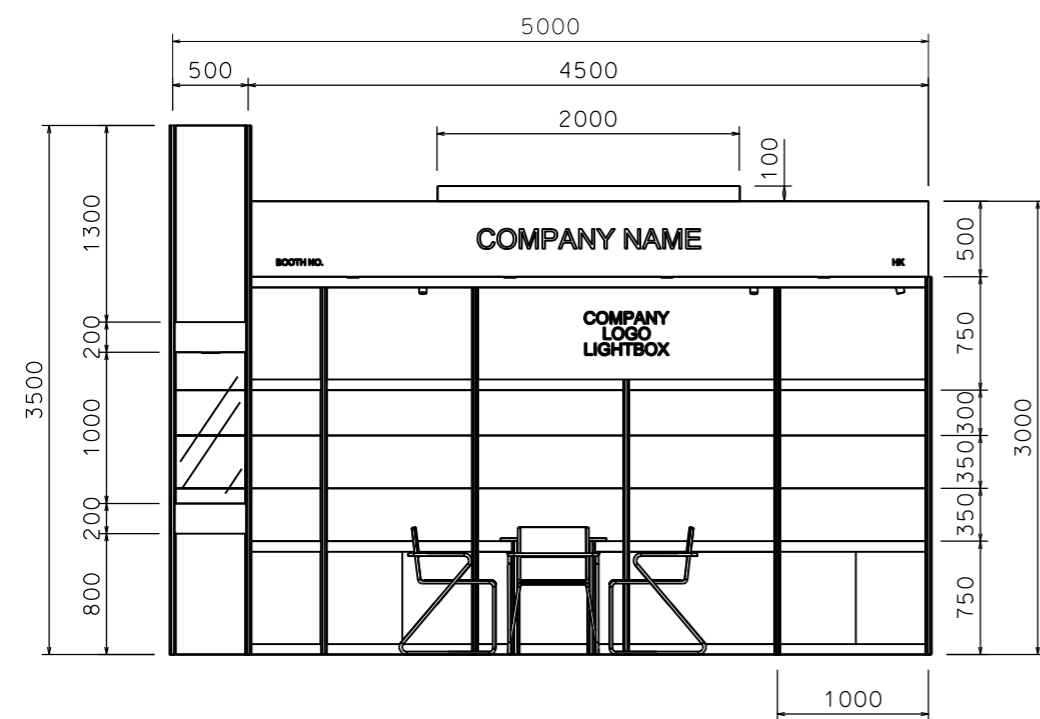

Premium Booth 5mW x 3mD One side open

SD-D-15
5mW x 3mD x 3.5mH

Plan

1 x 7W LED uplight for upper part,
1 x 7W LED downlight for lower part,

COLOUR PERSPECTIVE N.T.S

Top Elevation

PERSPECTIVE N.T.S

BOOTH SPECIFICATION		QTY
	Front glass showcase in light orange sticker lamination with glass sliding door. 2 x 13W LED recess downlight & 2 x 7W LED uplight and downlight	1
	Company logo lightbox w/ 4 x LED T5 tube (2mL)	1
	Tall showcase in light orange sticker lamination (without glass door), w/ 2 layers glass shelf, 3x 7W LED downlight, cabinet underneath (1mW x 0.5mD x 2.5mH)	6.5
	Square meeting table (0.7m X0.7m x 0.75mH)	1
	Black leather chair	3
	Pegboard w/ 30 hooks (2.5mH)	1
	Longarmed spotlight w/13 watt LED lamp (yellow)	3
	Spotlight w/ 13w LED lamp (Yellow)	2
	LED T5 tube inside light trough	1
	500w Square pin power socket	1
	7W LED downlight (under fascia)	4

FILE PATH - L:\Local Fair Premium Booth 2011\SD-Layouts\SD-D layout\SD-D-2dLAYOUT-update.dgn

NOTES UNLESS OTHERWISE SPECIFIED ALL DIMENSIONS ARE IN MM.

.....

.....

.....

REVISION
01/04/2011
01-04-2014
13-04-2015
05-05-2015
09-01-2019

DATE:	09-01-2019
SCALE:	1 : 50 (A3)
DRAWN BY:	..
CHECKED BY:

TITLE

Premium Booth
SD-D-15
5x3

PROJECT

PREMIUM BOOTH

DATE: XXXXXXXX

SHEET

SD-D04