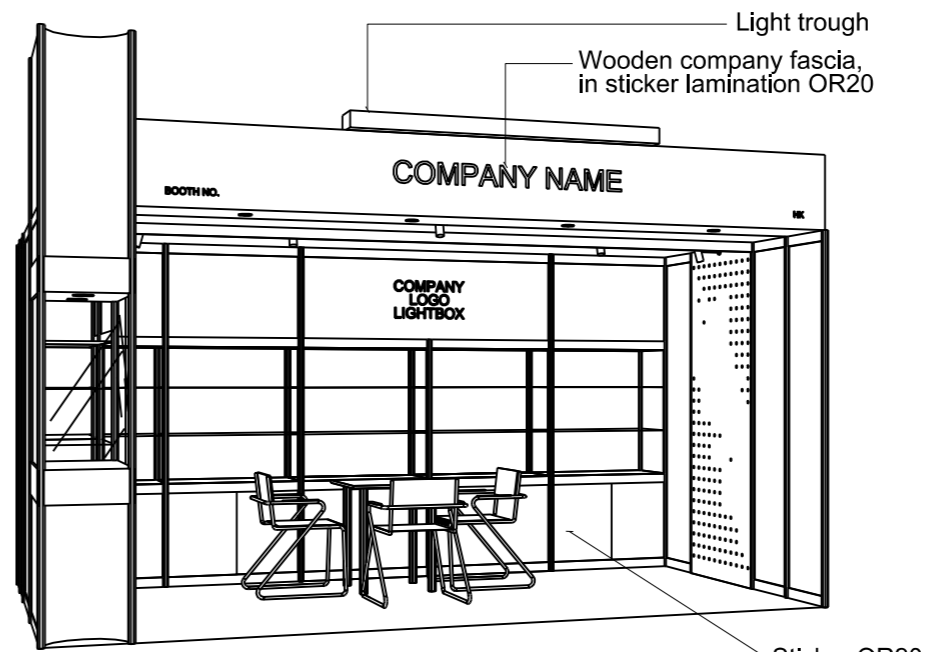

Premium Booth 5mW x 3mD One side open

SD-D-15
5mW x 3mD x 3.5mH

Plan

1 x 7W LED uplight for upper part,
1 x 7W LED downlight for lower part,

COLOUR PERSPECTIVE N.T.S

Top Elevation

PERSPECTIVE N.T.S

BOOTH SPECIFICATION		QTY
	Front glass showcase in light orange sticker lamination with glass sliding door. 2 x 13W LED recess downlight & 2 x 7W LED uplight and downlight	1
	Company logo lightbox w/ 4 x LED T5 tube (2mL)	1
	Tall showcase in light orange sticker lamination (without glass door), w/ 2 layers glass shelf, 3x 7W LED downlight, cabinet underneath (1mW x 0.5mD x 2.5mH)	6.5
	Square meeting table (0.7m X0.7m x 0.75mH)	1
	Black leather chair	3
	Pegboard w/ 30 hooks (2.5mH)	1
	Longarmed spotlight w/13 watt LED lamp (yellow)	3
	Spotlight w/ 13w LED lamp (Yellow)	2
	LED T5 tube inside light trough	1
	500w Square pin power socket	1
	7W LED downlight (under fascia)	4

FILE PATH - L:\Local Fair Premium Booth 2011\SD-Layouts\SD-D layout\SD-D-2dLAYOUT-update.dgn

NOTES UNLESS OTHERWISE SPECIFIED ALL DIMENSIONS ARE IN MM.

.....

.....

.....

REVISION
01/04/2011
01-04-2014
13-04-2015
05-05-2015
09-01-2019

DATE:	09-01-2019
SCALE:	1 : 50 (A3)
DRAWN BY:	..
CHECKED BY:

TITLE

Premium Booth
SD-D-15
5x3

PROJECT

PREMIUM BOOTH

DATE: XXXXXXXX

SHEET

SD-D04