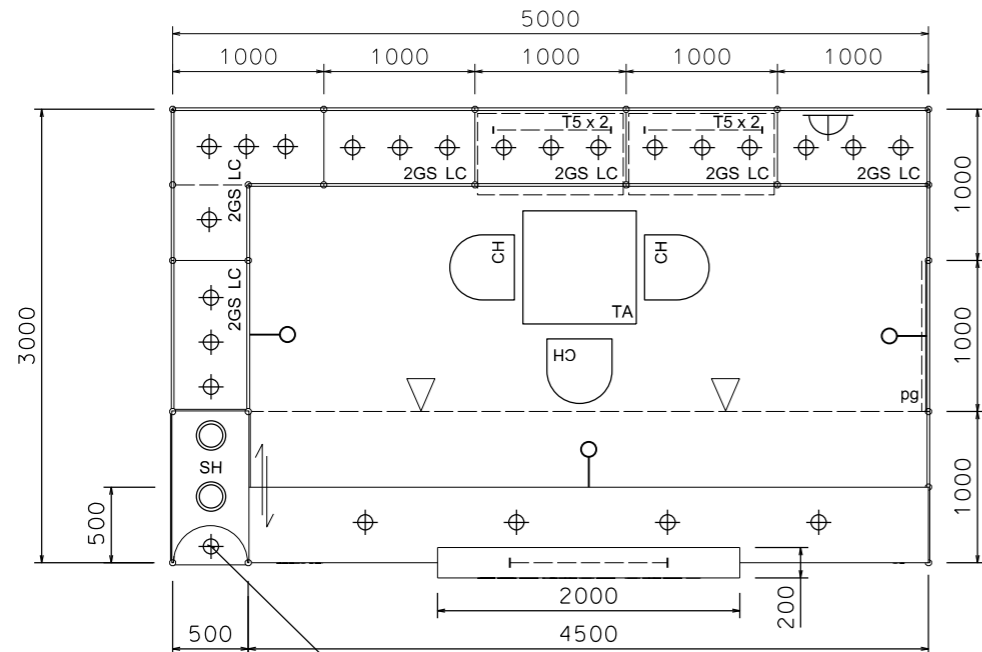

Premium Booth 5mW x 3mD One side open

SD-D-15
5mW x 3mD x 3.5mH

Plan

1 x 7W LED uplight for upper part,
1 x 7W LED downlight for lower part,

COLOUR PERSPECTIVE N.T.S

Top Elevation

PERSPECTIVE N.T.S

BOOTH SPECIFICATION		QTY
	Front glass showcase in light orange sticker lamination with glass sliding door. 2 x 13W LED recess downlight & 2 x 7W LED uplight and downlight	1
	Company logo lightbox w/ 4 x LED T5 tube (2mL)	1
	Tall showcase in light orange sticker lamination (without glass door), w/ 2 layers glass shelf, 3x 7W LED downlight, cabinet underneath (1mW x 0.5mD x 2.5mH)	6.5
	Square meeting table (0.7m X0.7m x 0.75mH)	1
	Black leather chair	3
	Pegboard w/ 30 hooks (2.5mH)	1
	Longarmed spotlight w/13 watt LED lamp (yellow)	3
	Spotlight w/ 13w LED lamp (Yellow)	2
	LED T5 tube inside light trough	1
	500w Square pin power socket	1
	7W LED downlight (under fascia)	4

FILE PATH - L:\Local Fair Premium Booth 2011\SD-Layouts\SD-D layout\SD-D-2dLAYOUT-update.dgn

NOTES UNLESS OTHERWISE SPECIFIED ALL DIMENSIONS ARE IN MM.

.....

.....

.....

REVISION
01/04/2011
01-04-2014
13-04-2015
05-05-2015
09-01-2019

DATE:	09-01-2019
SCALE:	1 : 50 (A3)
DRAWN BY:	..
CHECKED BY:

TITLE

Premium Booth
SD-D-15
5x3

PROJECT

PREMIUM BOOTH

DATE: XXXXXXXX

SHEET

SD-D04