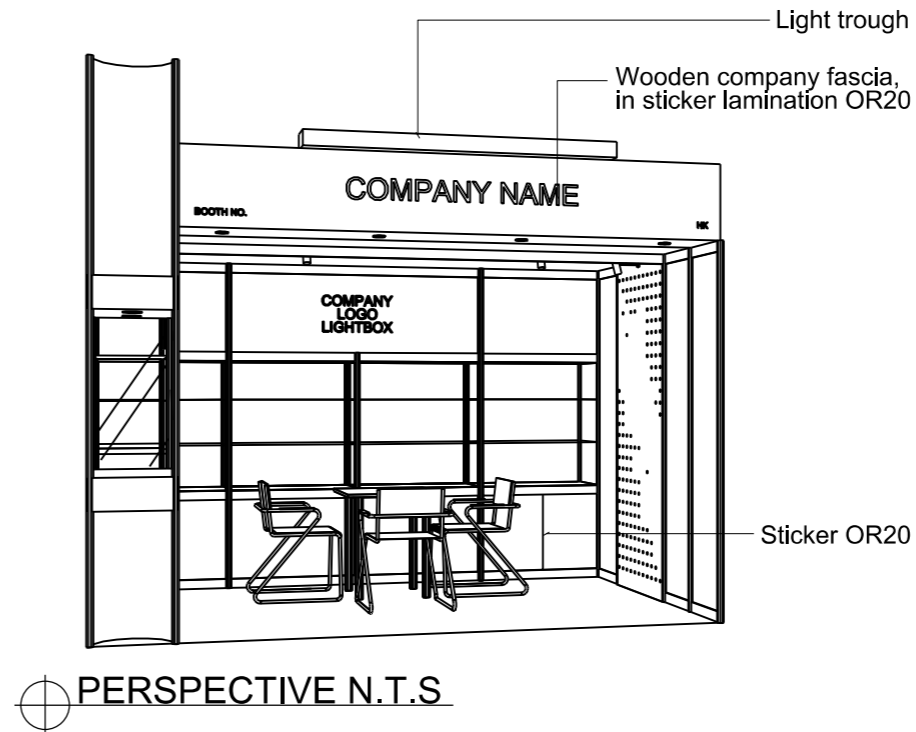

Premium Booth 4mW x 3mD One side open

SD-D-12
4mW x 3mD x 3.5mH

Plan

1 x 7W LED uplight
for upper part,
1 x 7W LED downlight
for lower part

Top Elevation

COLOUR PERSPECTIVE N.T.S

PERSPECTIVE N.T.S

BOOTH SPECIFICATION		QTY
	Front glass showcase in light orange sticker lamination with glass sliding door.	1
	Company logo lightbox w/ 4 x LED T5 tube (2mL)	1
	Tall showcase in light orange sticker lamination (without glass door), w/ 2 layers glass shelf, 3x 7W LED downlight, cabinet underneath (1mW x 0.5mD x 2.5mH)	5.5
	Square meeting table (0.7m X0.7m x 0.75mH)	1
	Black leather chair	3
	Pegboard w/ 30 hooks (2.5mH)	1
	Longarmed spotlight w/13 watt LED lamp (yellow)	1
	Spotlight w/ 13w LED lamp (Yellow)	2
	LED T5 tube inside light trough	1
	500w Square pin power socket	1
	7W LED downlight (under fascia)	4

FILE PATH - L:\Local Fair Premium Booth 2011\SD-Layouts\SD-D layout-update.dgn

NOTES UNLESS OTHERWISE SPECIFIED ALL DIMENSIONS ARE IN MM.

.....
.....
.....

.....
.....
.....

REVISION
01/04/2011
01-04-2014
09-01-2019