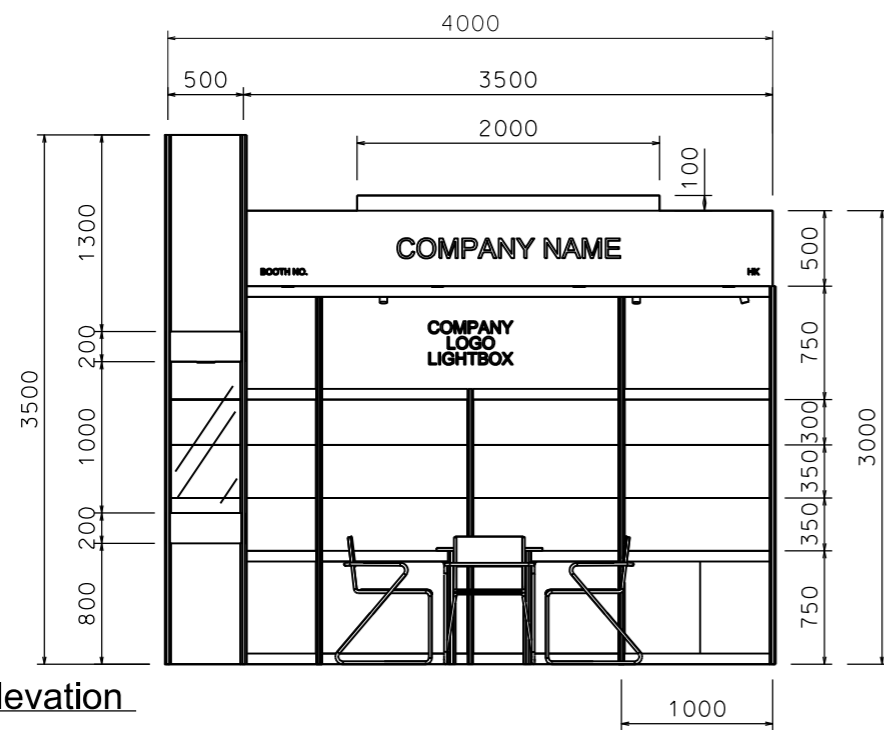

Premium Booth 4mW x 3mD One side open

SD-D-12
4mW x 3mD x 3.5mH

Plan

1 x 7W LED uplight
for upper part,
1 x 7W LED downlight
for lower part

Top Elevation

COLOUR PERSPECTIVE N.T.S

PERSPECTIVE N.T.S

BOOTH SPECIFICATION		QTY
	Front glass showcase in light orange sticker lamination with glass sliding door.	1
	Company logo lightbox w/ 4 x LED T5 tube (2mL)	1
	Tall showcase in light orange sticker lamination (without glass door), w/ 2 layers glass shelf, 3x 7W LED downlight, cabinet underneath (1mW x 0.5mD x 2.5mH)	5.5
	Square meeting table (0.7m X0.7m x 0.75mH)	1
	Black leather chair	3
	Pegboard w/ 30 hooks (2.5mH)	1
	Longarmed spotlight w/13 watt LED lamp (yellow)	1
	Spotlight w/ 13w LED lamp (Yellow)	2
	LED T5 tube inside light trough	1
	500w Square pin power socket	1
	7W LED downlight (under fascia)	4

FILE PATH - L:\Local Fair Premium Booth 2011\SD-Layouts\SD-D layout-update.dgn

NOTES UNLESS OTHERWISE SPECIFIED ALL DIMENSIONS ARE IN MM.

.....
.....
.....

.....
.....
.....

REVISION
01/04/2011
01-04-2014
09-01-2019

DATE: 09-01-2019
SCALE: 1 : 50 (A3)
DRAWN BY: ..
CHECKED BY:

TITLE
Premium Booth
SD-D-12
4x3

PROJECT
PREMIUM BOOTH
DATE: XXXXXXXX

SHEET
SD-D03