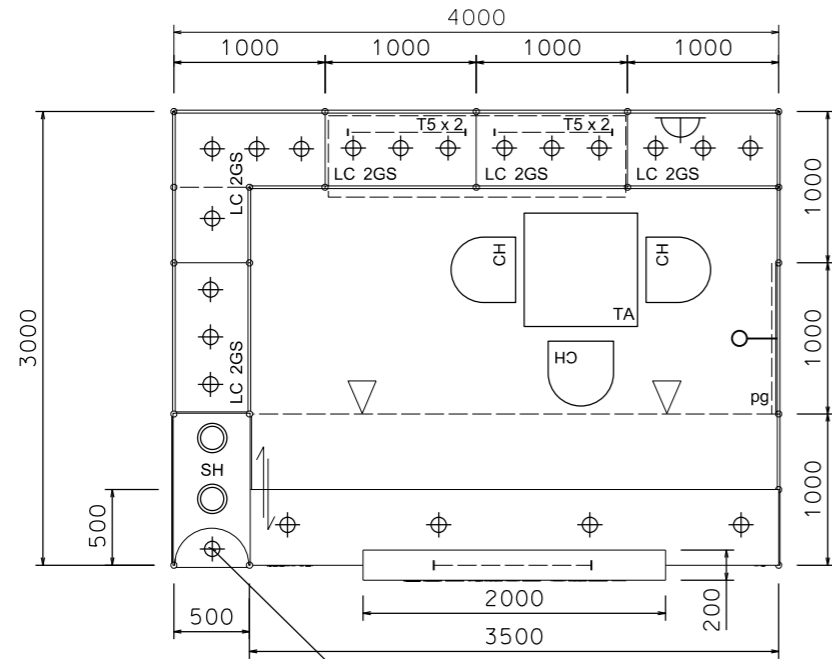

Premium Booth 4mW x 3mD One side open

SD-D-12
4mW x 3mD x 3.5mH

Plan

1 x 7W LED uplight
for upper part,
1 x 7W LED downlight
for lower part

Top Elevation

COLOUR PERSPECTIVE N.T.S

PERSPECTIVE N.T.S

BOOTH SPECIFICATION		QTY
	Front glass showcase in light orange sticker lamination with glass sliding door.	1
	Company logo lightbox w/ 4 x LED T5 tube (2mL)	1
	Tall showcase in light orange sticker lamination (without glass door), w/ 2 layers glass shelf, 3x 7W LED downlight, cabinet underneath (1mW x 0.5mD x 2.5mH)	5.5
	Square meeting table (0.7m X0.7m x 0.75mH)	1
	Black leather chair	3
	Pegboard w/ 30 hooks (2.5mH)	1
	Longarmed spotlight w/13 watt LED lamp (yellow)	1
	Spotlight w/ 13w LED lamp (Yellow)	2
	LED T5 tube inside light trough	1
	500w Square pin power socket	1
	7W LED downlight (under fascia)	4

FILE PATH - L:\Local Fair Premium Booth 2011\SD-Layouts\SD-D layout-update.dgn

NOTES UNLESS OTHERWISE SPECIFIED ALL DIMENSIONS ARE IN MM.

.....
.....
.....

.....
.....
.....

REVISION
01/04/2011
01-04-2014
09-01-2019

DATE: 09-01-2019
SCALE: 1 : 50 (A3)
DRAWN BY: ..
CHECKED BY:

TITLE
Premium Booth
SD-D-12
4x3

PROJECT
PREMIUM BOOTH
DATE: XXXXXXXX

SHEET
SD-D03