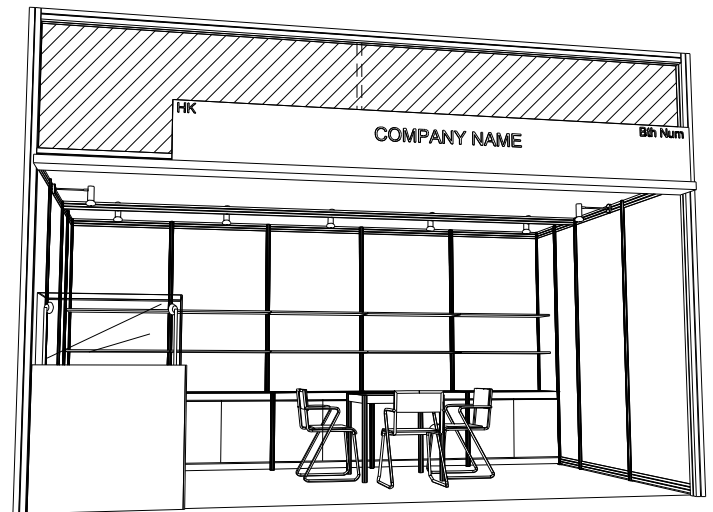

5M x 3M WORLD OF FINE DINING BOOTH

五米乘三米攤位

BOOTH SPECIFICATIONS		QTY.
	1000W x 500D x 750H LOCKABLE CABINET	5
	3000W x 300D WOODEN DISPLAY SHELF	2
	2000W x 300D WOODEN DISPLAY SHELF	2
	LED T5 TUBE (FOR FASCIA ONLY)	8
	SPOTLIGHT 13 WATT LED LAMP (YELLOW LIGHT)	5
	LONG ARMED SPOTLIGHT (300MM) 13 WATT LED LAMP (YELLOW LIGHT)	3
	DISPLAY SHOWCASE W/. STICKER FIN. AND 2 X 7W LED TRACKLIGHT	1
	700W x 700D x 750H MEETING TABLE	1
	BLACK LEATHER CHAIR	3
	CEILING BEAM	5M
	RUBBISH BIN & CARPET (15sqm.)	