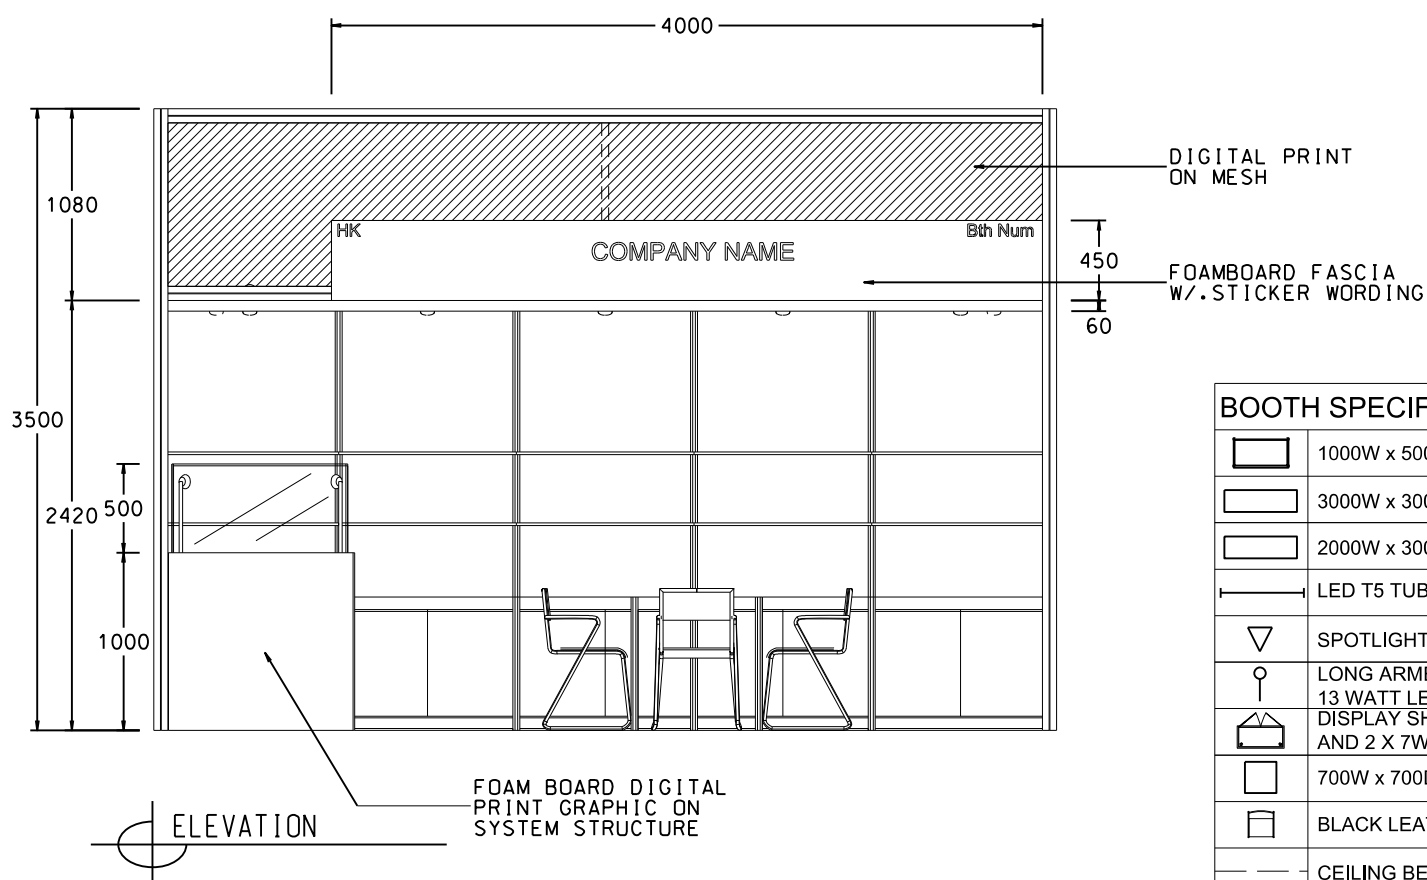

5M x 3M WORLD OF FINE DINING BOOTH

五米乘三米攤位

BOOTH SPECIFICATIONS		QTY.
	1000W x 500D x 750H LOCKABLE CABINET	5
	3000W x 300D WOODEN DISPLAY SHELF	2
	2000W x 300D WOODEN DISPLAY SHELF	2
	LED T5 TUBE (FOR FASCIA ONLY)	8
	SPOTLIGHT 13 WATT LED LAMP (YELLOW LIGHT)	5
	LONG ARMED SPOTLIGHT (300MM) 13 WATT LED LAMP (YELLOW LIGHT)	3
	DISPLAY SHOWCASE W/. STICKER FIN. AND 2 X 7W LED TRACKLIGHT	1
	700W x 700D x 750H MEETING TABLE	1
	BLACK LEATHER CHAIR	3
	CEILING BEAM	5M
	RUBBISH BIN & CARPET (15sqm.)	