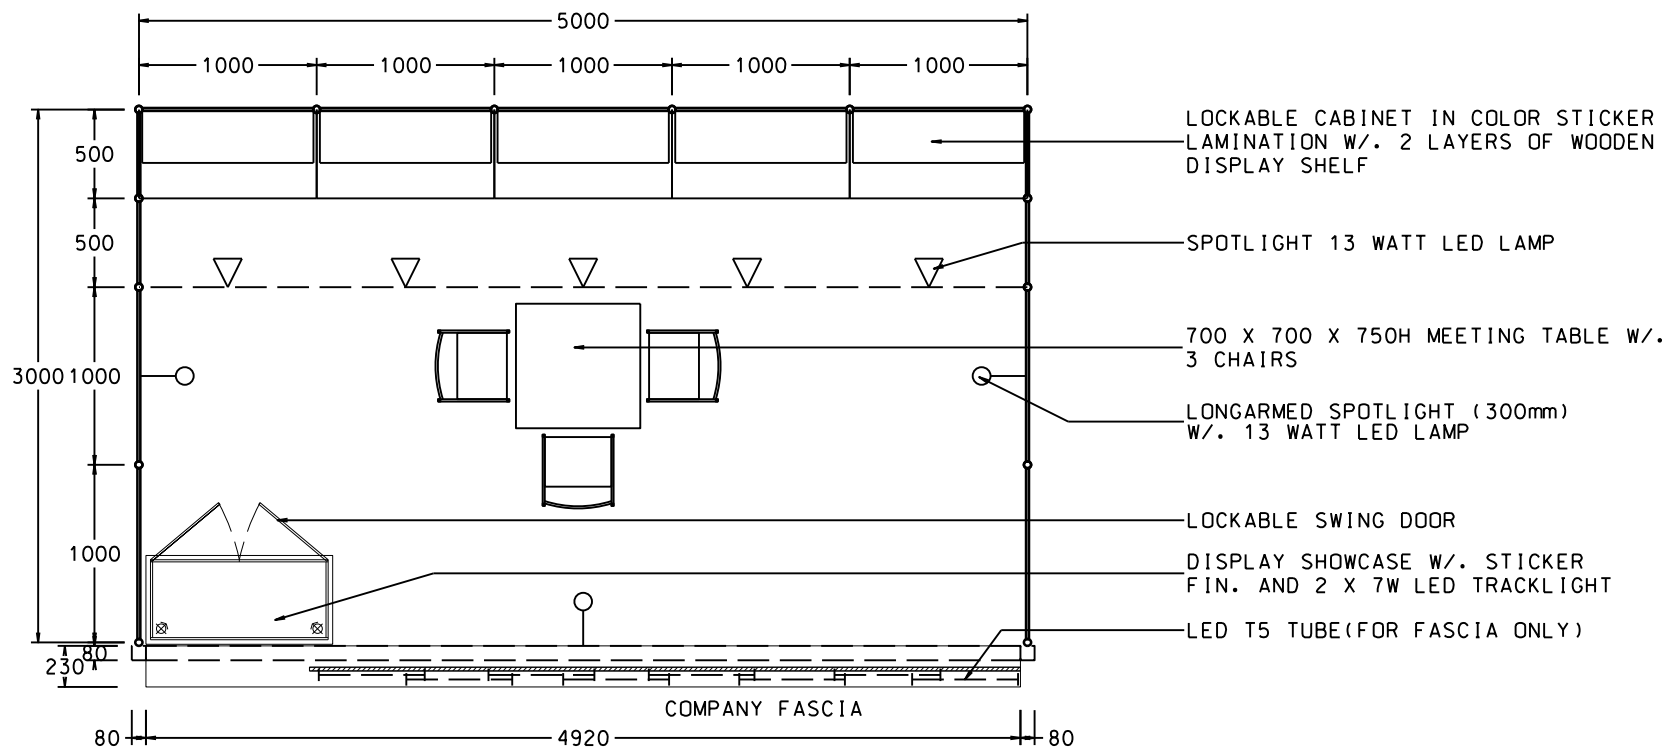

5M x 3M WORLD OF FINE DINING BOOTH

五米乘三米攤位

BOOTH SPECIFICATIONS		QTY.
	1000W x 500D x 750H LOCKABLE CABINET	5
	3000W x 300D WOODEN DISPLAY SHELF	2
	2000W x 300D WOODEN DISPLAY SHELF	2
	LED T5 TUBE (FOR FASCIA ONLY)	8
	SPOTLIGHT 13 WATT LED LAMP (YELLOW LIGHT)	5
	LONG ARMED SPOTLIGHT (300MM) 13 WATT LED LAMP (YELLOW LIGHT)	3
	DISPLAY SHOWCASE W/. STICKER FIN. AND 2 X 7W LED TRACKLIGHT	1
	700W x 700D x 750H MEETING TABLE	1
	BLACK LEATHER CHAIR	3
	CEILING BEAM	5M
	RUBBISH BIN & CARPET (15sqm.)	