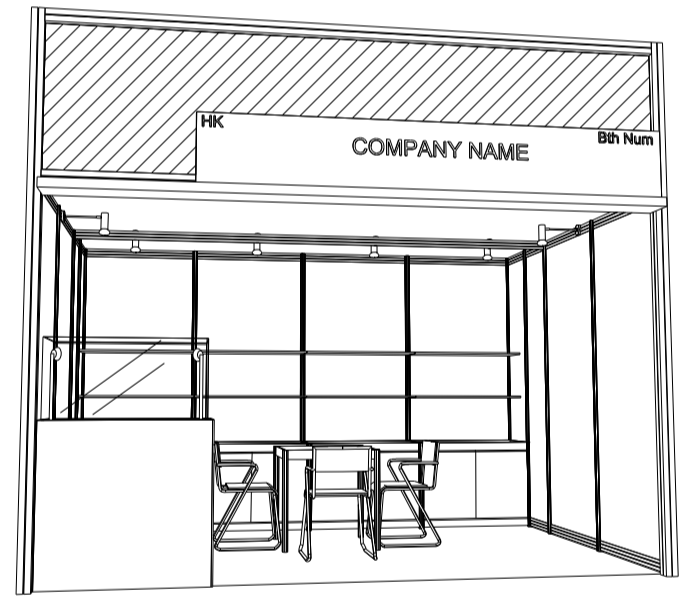

4M x 3M WORLD OF FINE DINING BOOTH

四米乘三米標準攤位

BOOTH SPECIFICATIONS		QTY.
	1000W x 500D x 750H LOCKABLE CABINET	4
	2000W x 300D WOODEN DISPLAY SHELF	4
	LED T5 TUBE (FOR FASCIA ONLY)	6
	SPOTLIGHT 13 WATT LED LAMP (YELLOW LIGHT)	4
	LONG ARMED SPOTLIGHT (300MM) 13 WATT LED LAMP (YELLOW LIGHT)	2
	DISPLAY SHOWCASE W/. STICKER FIN. AND 2 X 7W LED TRACKLIGHT	1
	700W x 700D x 750H MEETING TABLE	1
	BLACK LEATHER CHAIR	3
	CEILING BEAM	4M
	RUBBISH BIN & CARPET (12sqm.)	