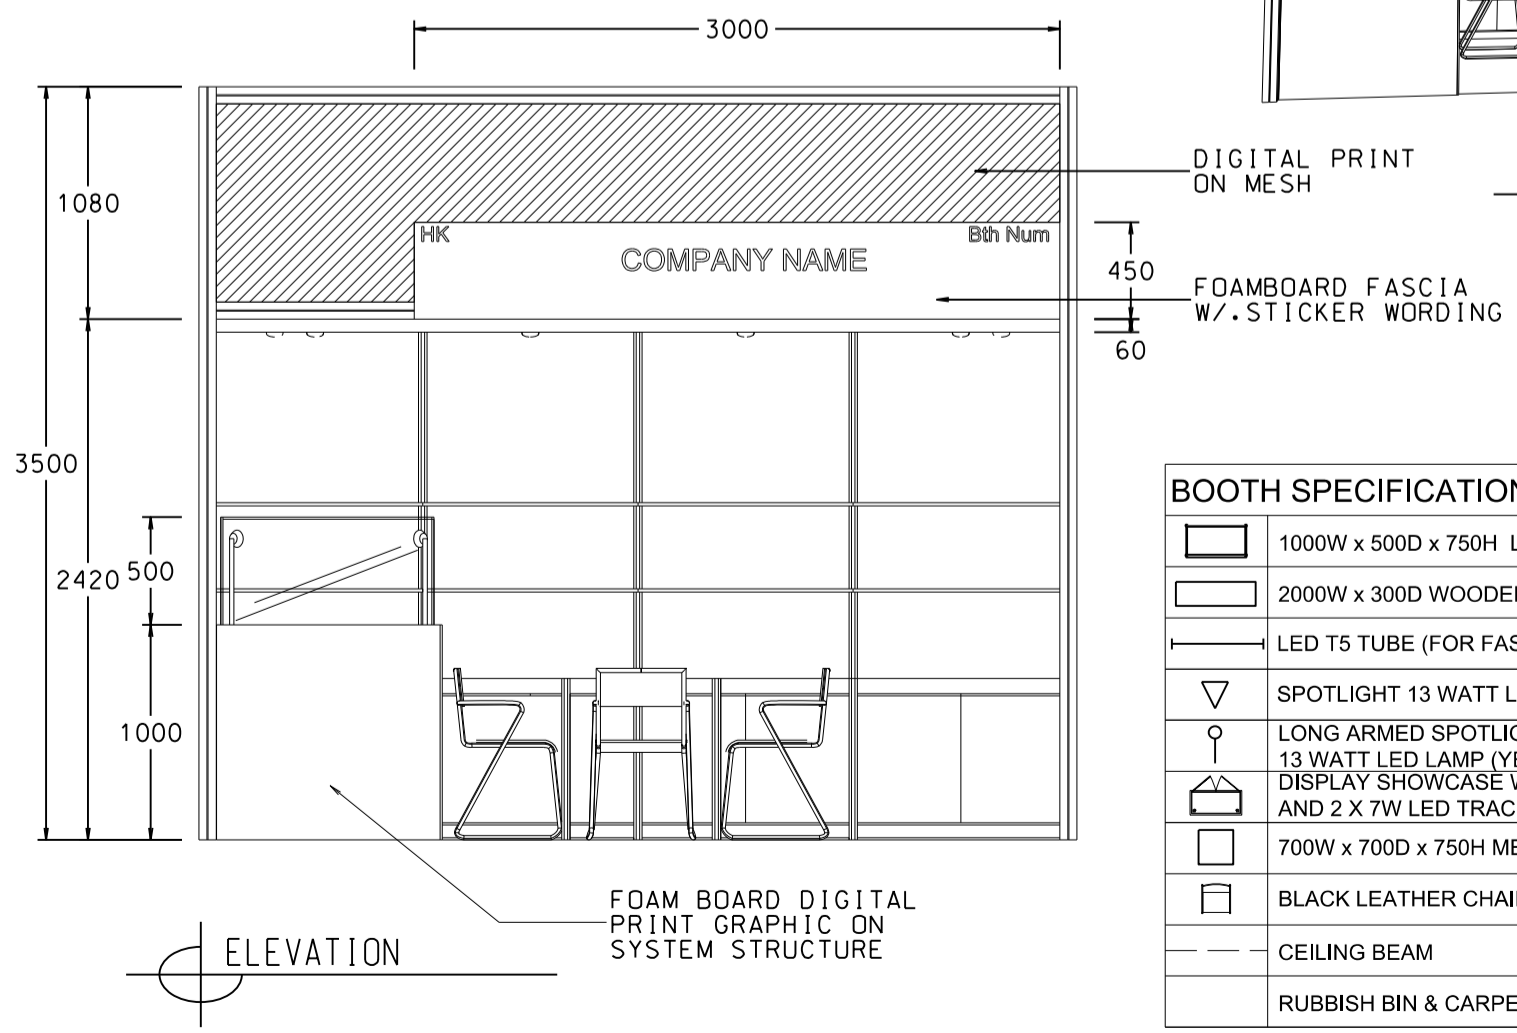

4M x 3M WORLD OF FINE DINING BOOTH

四米乘三米標準攤位

BOOTH SPECIFICATIONS		QTY.
	1000W x 500D x 750H LOCKABLE CABINET	4
	2000W x 300D WOODEN DISPLAY SHELF	4
	LED T5 TUBE (FOR FASCIA ONLY)	6
	SPOTLIGHT 13 WATT LED LAMP (YELLOW LIGHT)	4
	LONG ARMED SPOTLIGHT (300MM) 13 WATT LED LAMP (YELLOW LIGHT)	2
	DISPLAY SHOWCASE W/. STICKER FIN. AND 2 X 7W LED TRACKLIGHT	1
	700W x 700D x 750H MEETING TABLE	1
	BLACK LEATHER CHAIR	3
	CEILING BEAM	4M
	RUBBISH BIN & CARPET (12sqm.)	