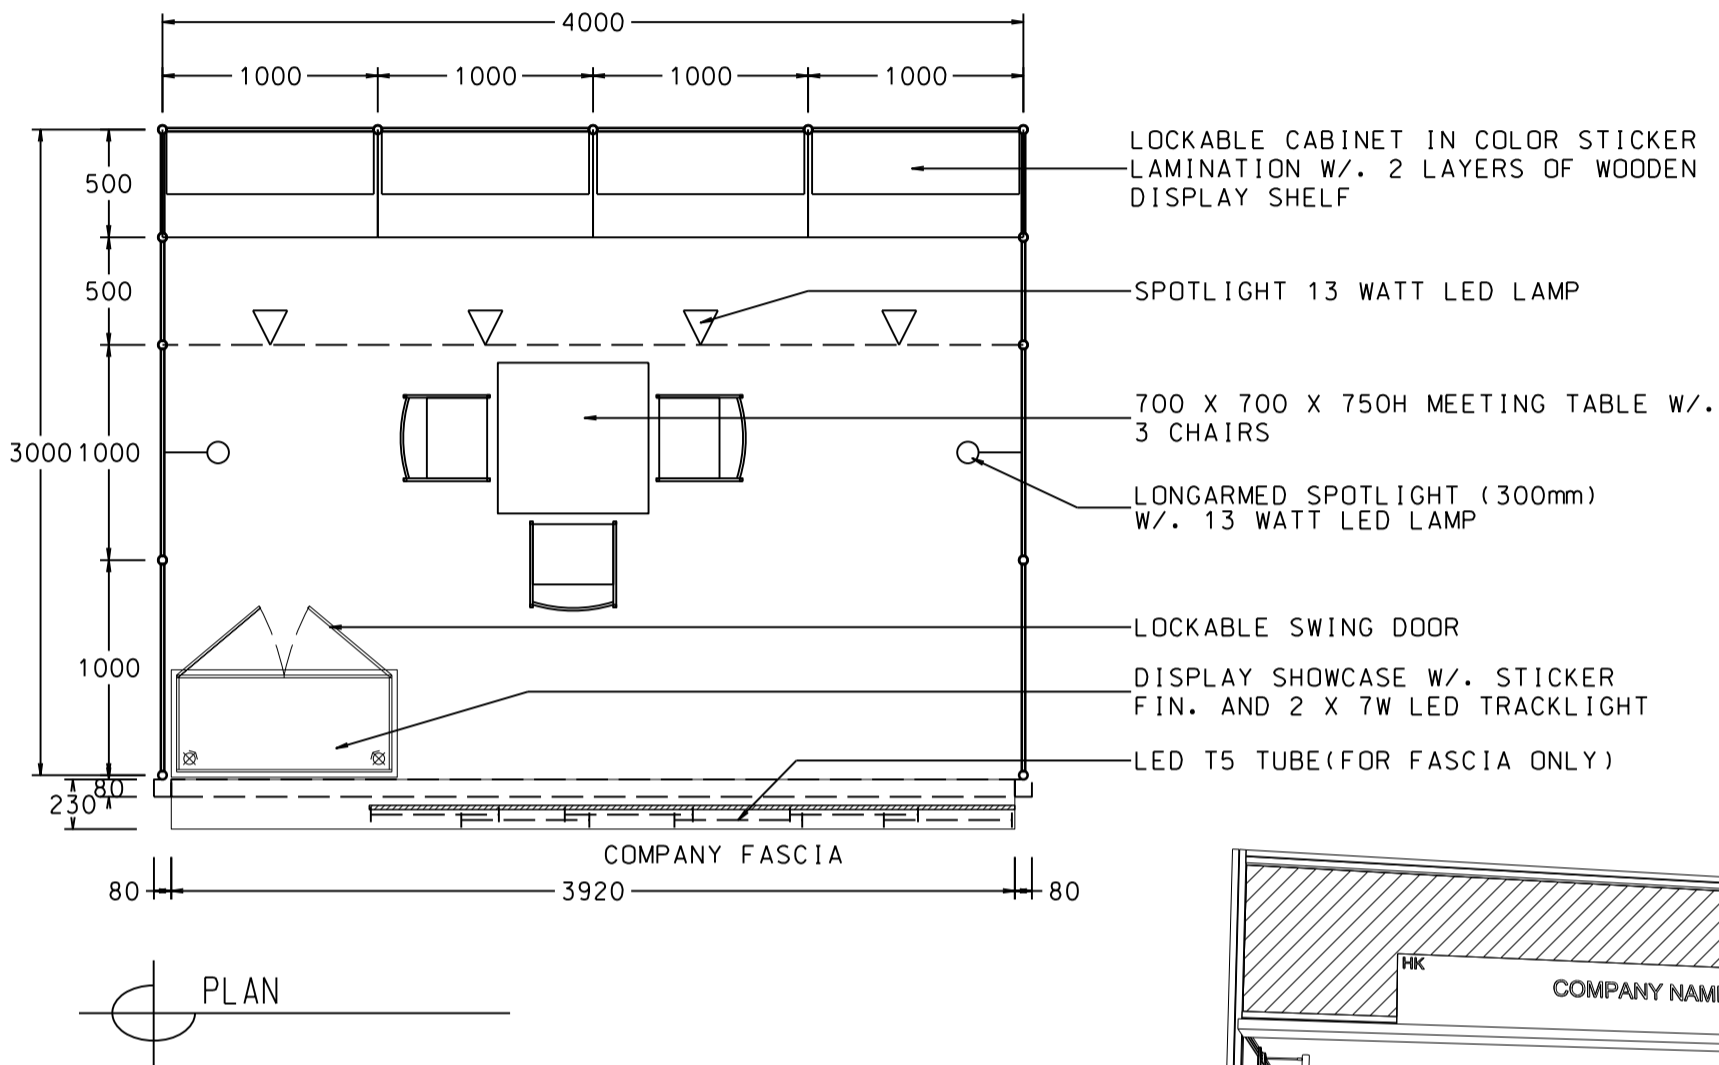

4M x 3M WORLD OF FINE DINING BOOTH

四米乘三米標準攤位

BOOTH SPECIFICATIONS		QTY.
	1000W x 500D x 750H LOCKABLE CABINET	4
	2000W x 300D WOODEN DISPLAY SHELF	4
	LED T5 TUBE (FOR FASCIA ONLY)	6
	SPOTLIGHT 13 WATT LED LAMP (YELLOW LIGHT)	4
	LONG ARMED SPOTLIGHT (300MM) 13 WATT LED LAMP (YELLOW LIGHT)	2
	DISPLAY SHOWCASE W/. STICKER FIN. AND 2 X 7W LED TRACKLIGHT	1
	700W x 700D x 750H MEETING TABLE	1
	BLACK LEATHER CHAIR	3
	CEILING BEAM	4M
	RUBBISH BIN & CARPET (12sqm.)	