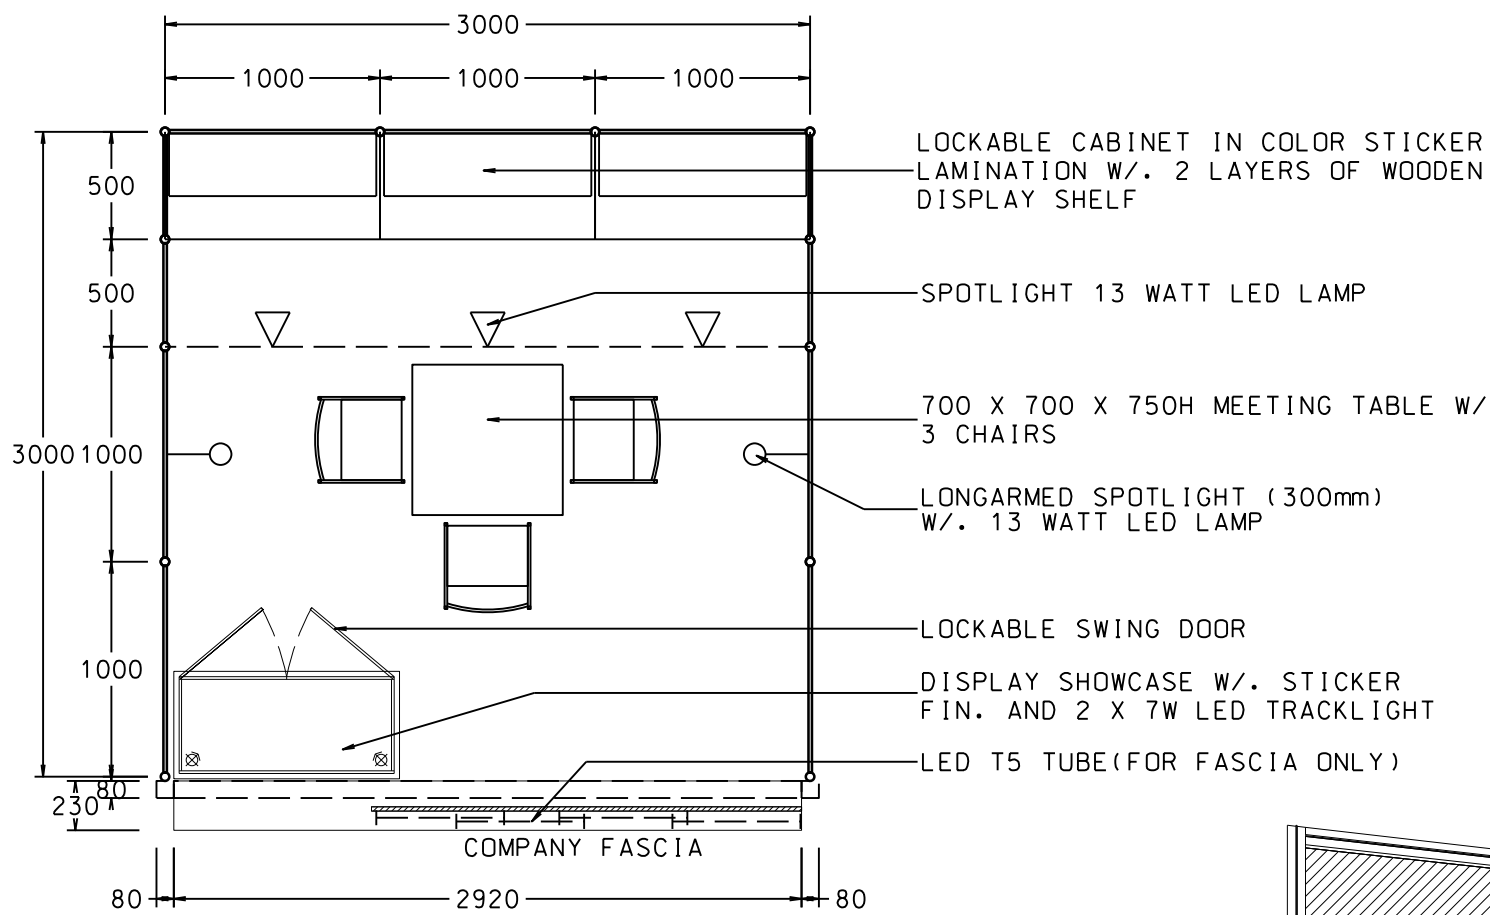

3M x 3M WORLD OF FINE DINING BOOTH

三米乘三米標準攤位

BOOTH SPECIFICATIONS		QTY.
	1000W x 500D x 750H LOCKABLE CABINET	3
	3000W x 300D WOODEN DISPLAY SHELF	2
	LED T5 TUBE (FOR FASCIA ONLY)	4
	SPOTLIGHT 13 WATT LED LAMP (YELLOW LIGHT)	3
	LONG ARMED SPOTLIGHT (300MM) 13 WATT LED LAMP (YELLOW LIGHT)	2
	DISPLAY SHOWCASE W/. STICKER FIN. AND 2 X 7W LED TRACKLIGHT	1
	700W x 700D x 750H MEETING TABLE	1
	BLACK LEATHER CHAIR	3
	CEILING BEAM	3M
	RUBBISH BIN & CARPET (9sqm.)	