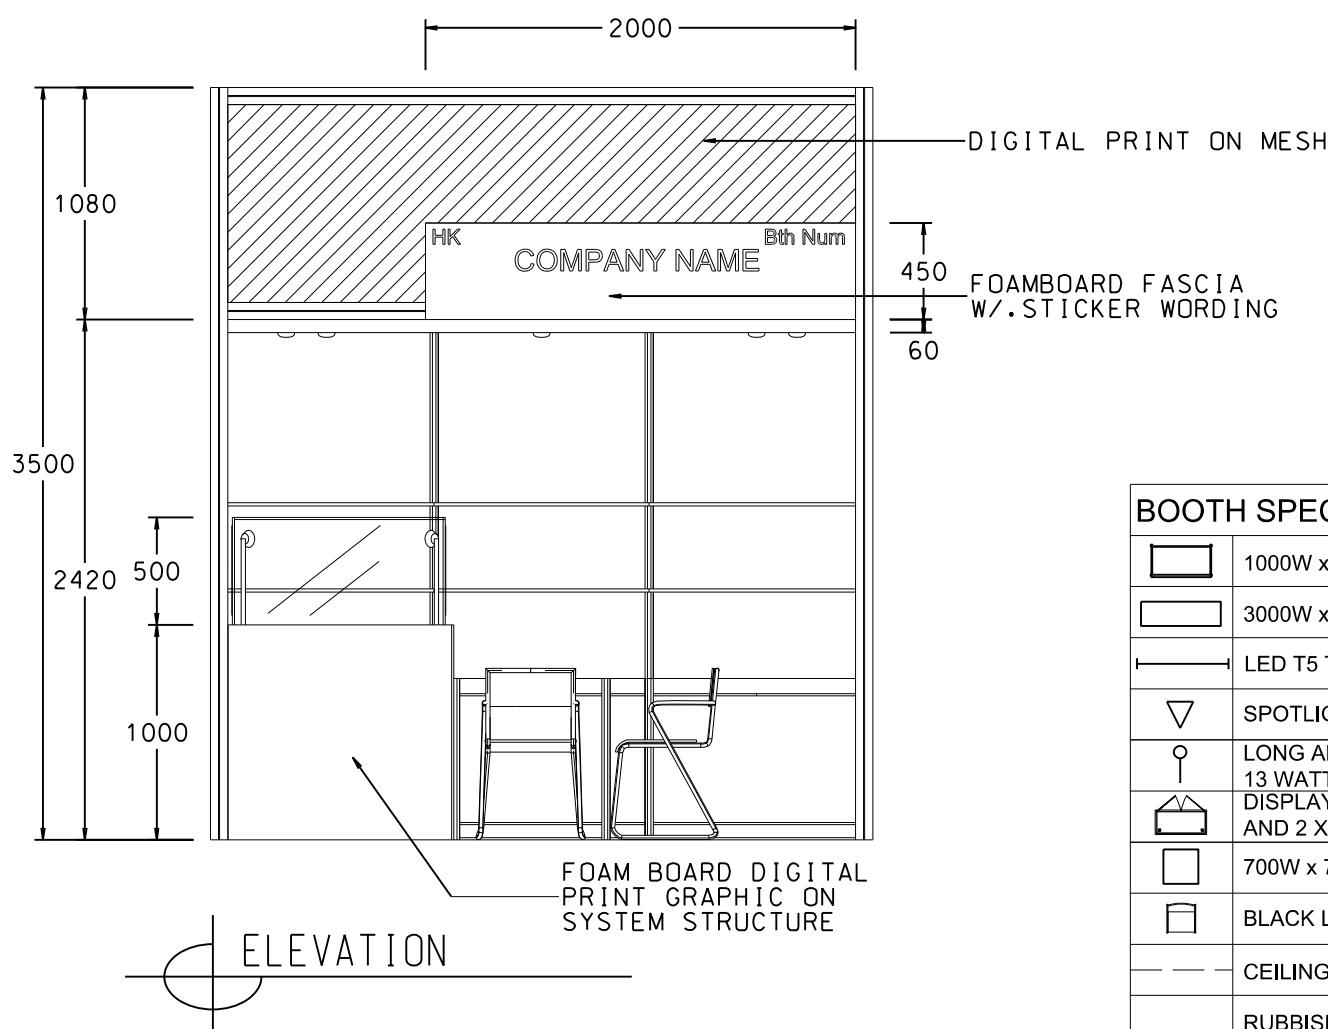

3M x 3M WORLD OF FINE DINING BOOTH

三米乘三米標準攤位

BOOTH SPECIFICATIONS		QTY.
	1000W x 500D x 750H LOCKABLE CABINET	3
	3000W x 300D WOODEN DISPLAY SHELF	2
	LED T5 TUBE (FOR FASCIA ONLY)	4
	SPOTLIGHT 13 WATT LED LAMP (YELLOW LIGHT)	3
	LONG ARMED SPOTLIGHT (300MM) 13 WATT LED LAMP (YELLOW LIGHT)	2
	DISPLAY SHOWCASE W/. STICKER FIN. AND 2 X 7W LED TRACKLIGHT	1
	700W x 700D x 750H MEETING TABLE	1
	BLACK LEATHER CHAIR	3
	CEILING BEAM	3M
	RUBBISH BIN & CARPET (9sqm.)	