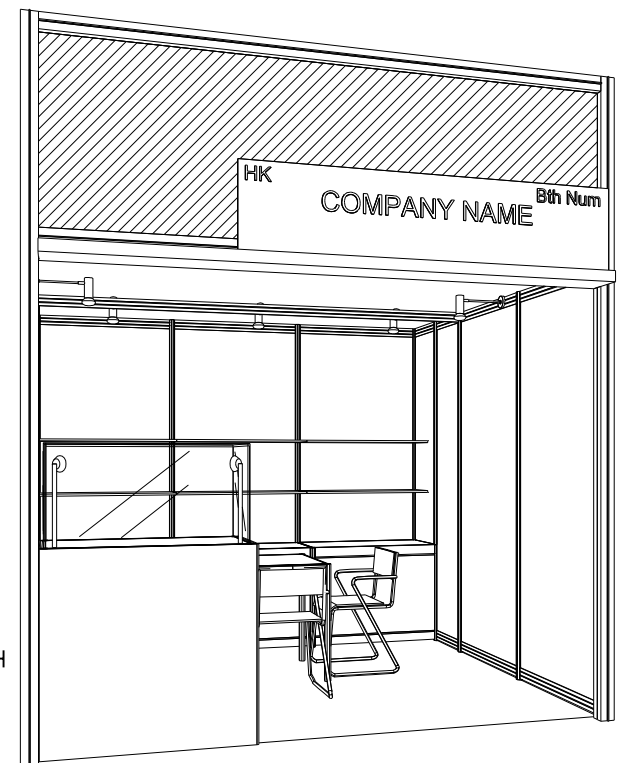

3M x 3M WORLD OF FINE DINING BOOTH

三米乘三米標準攤位

BOOTH SPECIFICATIONS		QTY.
	1000W x 500D x 750H LOCKABLE CABINET	3
	3000W x 300D WOODEN DISPLAY SHELF	2
	LED T5 TUBE (FOR FASCIA ONLY)	4
	SPOTLIGHT 13 WATT LED LAMP (YELLOW LIGHT)	3
	LONG ARMED SPOTLIGHT (300MM) 13 WATT LED LAMP (YELLOW LIGHT)	2
	DISPLAY SHOWCASE W/. STICKER FIN. AND 2 X 7W LED TRACKLIGHT	1
	700W x 700D x 750H MEETING TABLE	1
	BLACK LEATHER CHAIR	3
	CEILING BEAM	3M
	RUBBISH BIN & CARPET (9sqm.)	