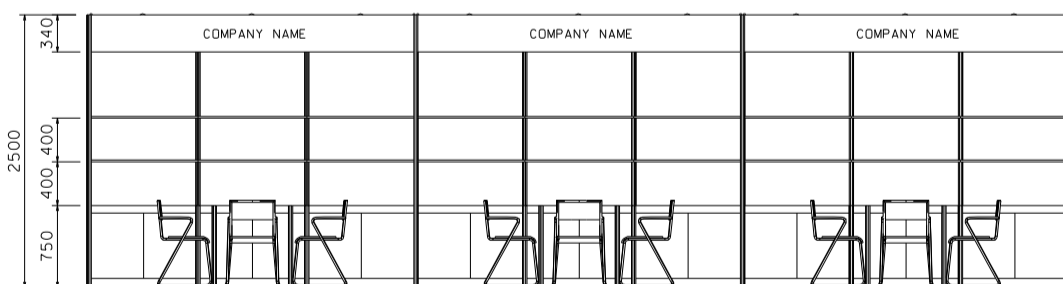

9M x 3M Standard Booth

九米乘三米標準攤位

BOOTH SPECIFICATIONS		QTY.
	1000W x 500D x 750H LOCKABLE CABINET	9
	3000W x 300D WOODEN DISPLAY SHELF	6
	13W LED LAMP SPOTLIGHT (YELLOW LIGHT)	9
	13W LED LAMP LONGARMED SPOTLIGHT (YELLOW LIGHT)	6
	700W x 700D x 750H MEETING TABLE	3
	BLACK LEATHER CHAIR	9
	CEILING BEAM	15M
	RUBBISH BIN & CARPET (27sqm.)	