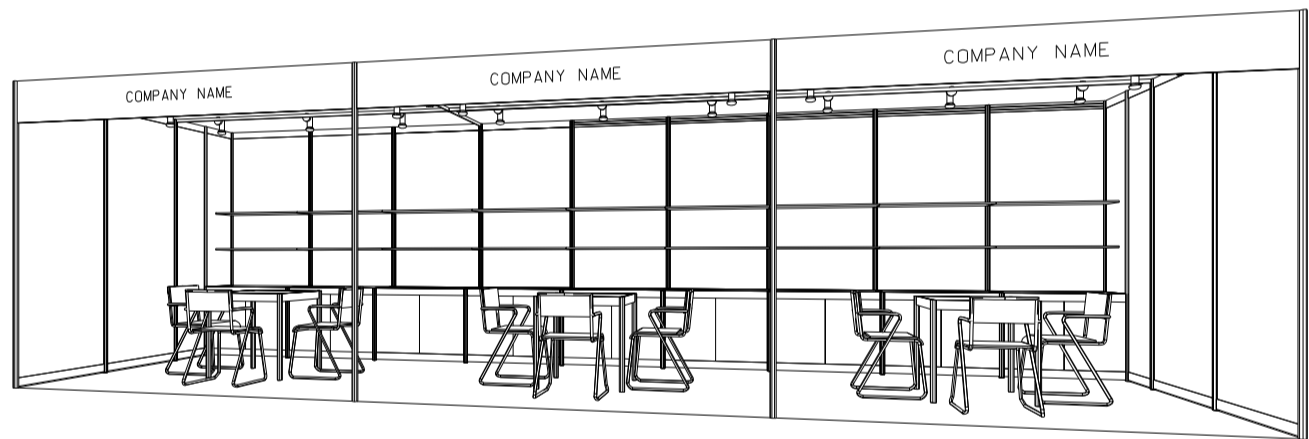

9M x 3M Standard Booth

九米乘三米標準攤位

BOOTH SPECIFICATIONS		QTY.
	1000W x 500D x 750H LOCKABLE CABINET	9
	3000W x 300D WOODEN DISPLAY SHELF	6
	13W LED LAMP SPOTLIGHT (YELLOW LIGHT)	9
	13W LED LAMP LONGARMED SPOTLIGHT (YELLOW LIGHT)	6
	700W x 700D x 750H MEETING TABLE	3
	BLACK LEATHER CHAIR	9
	CEILING BEAM	15M
	RUBBISH BIN & CARPET (27sqm.)	