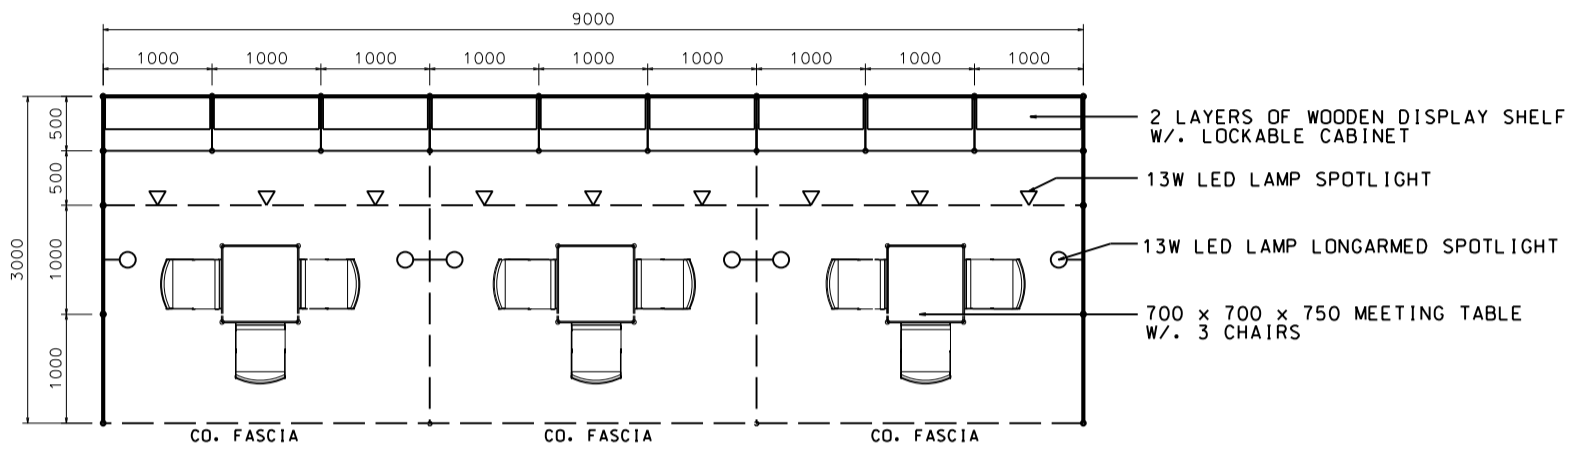

9M x 3M Standard Booth

九米乘三米標準攤位

BOOTH SPECIFICATIONS		QTY.
	1000W x 500D x 750H LOCKABLE CABINET	9
	3000W x 300D WOODEN DISPLAY SHELF	6
	13W LED LAMP SPOTLIGHT (YELLOW LIGHT)	9
	13W LED LAMP LONGARMED SPOTLIGHT (YELLOW LIGHT)	6
	700W x 700D x 750H MEETING TABLE	3
	BLACK LEATHER CHAIR	9
	CEILING BEAM	15M
	RUBBISH BIN & CARPET (27sqm.)	