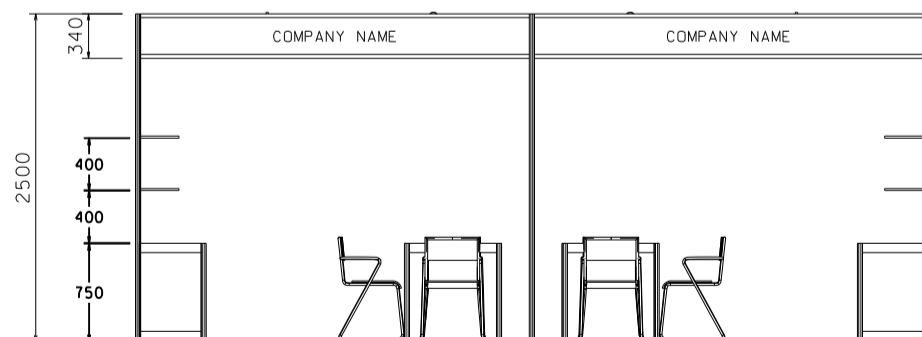

6M x 6M 2 Sides Open Booth

六米乘六米兩邊通道攤位

BOOTH SPECIFICATIONS		QTY.
	1000W x 500D x 750H LOCKABLE CABINET	12
	3000W x 300D DISPLAY SHELF	8
	13W LED LAMP SPOTLIGHT (YELLOW LIGHT)	12
	13W LED LAMP LONGARMED SPOTLIGHT (YELLOW LIGHT)	8
	700W x 700D x 750H MEETING TABLE	4
	BLACK LEATHER CHAIR	12
	CEILING BEAM	24M
	RUBBISH BIN & CARPET (36sqm.)	