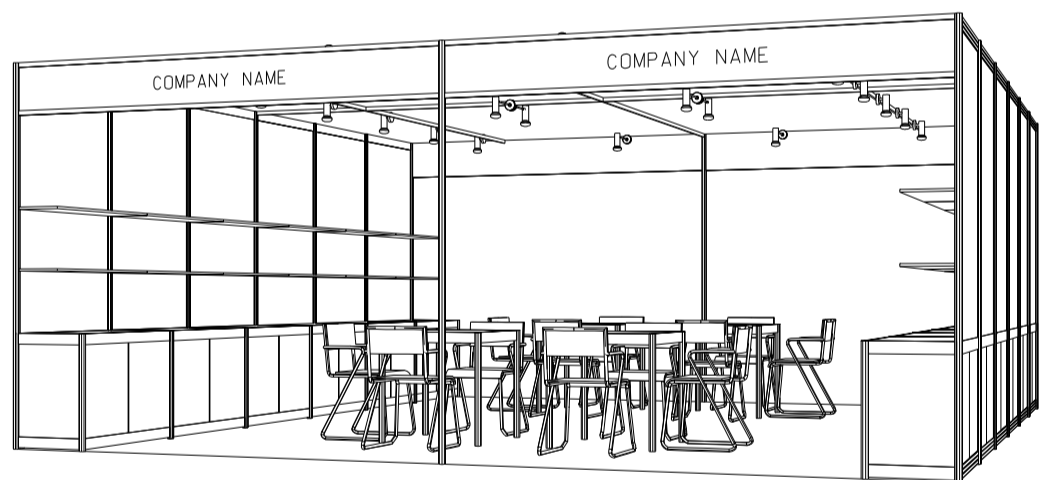

6M x 6M 2 Sides Open Booth

六米乘六米兩邊通道攤位

BOOTH SPECIFICATIONS		QTY.
	1000W x 500D x 750H LOCKABLE CABINET	12
	3000W x 300D DISPLAY SHELF	8
	13W LED LAMP SPOTLIGHT (YELLOW LIGHT)	12
	13W LED LAMP LONGARMED SPOTLIGHT (YELLOW LIGHT)	8
	700W x 700D x 750H MEETING TABLE	4
	BLACK LEATHER CHAIR	12
	CEILING BEAM	24M
	RUBBISH BIN & CARPET (36sqm.)	