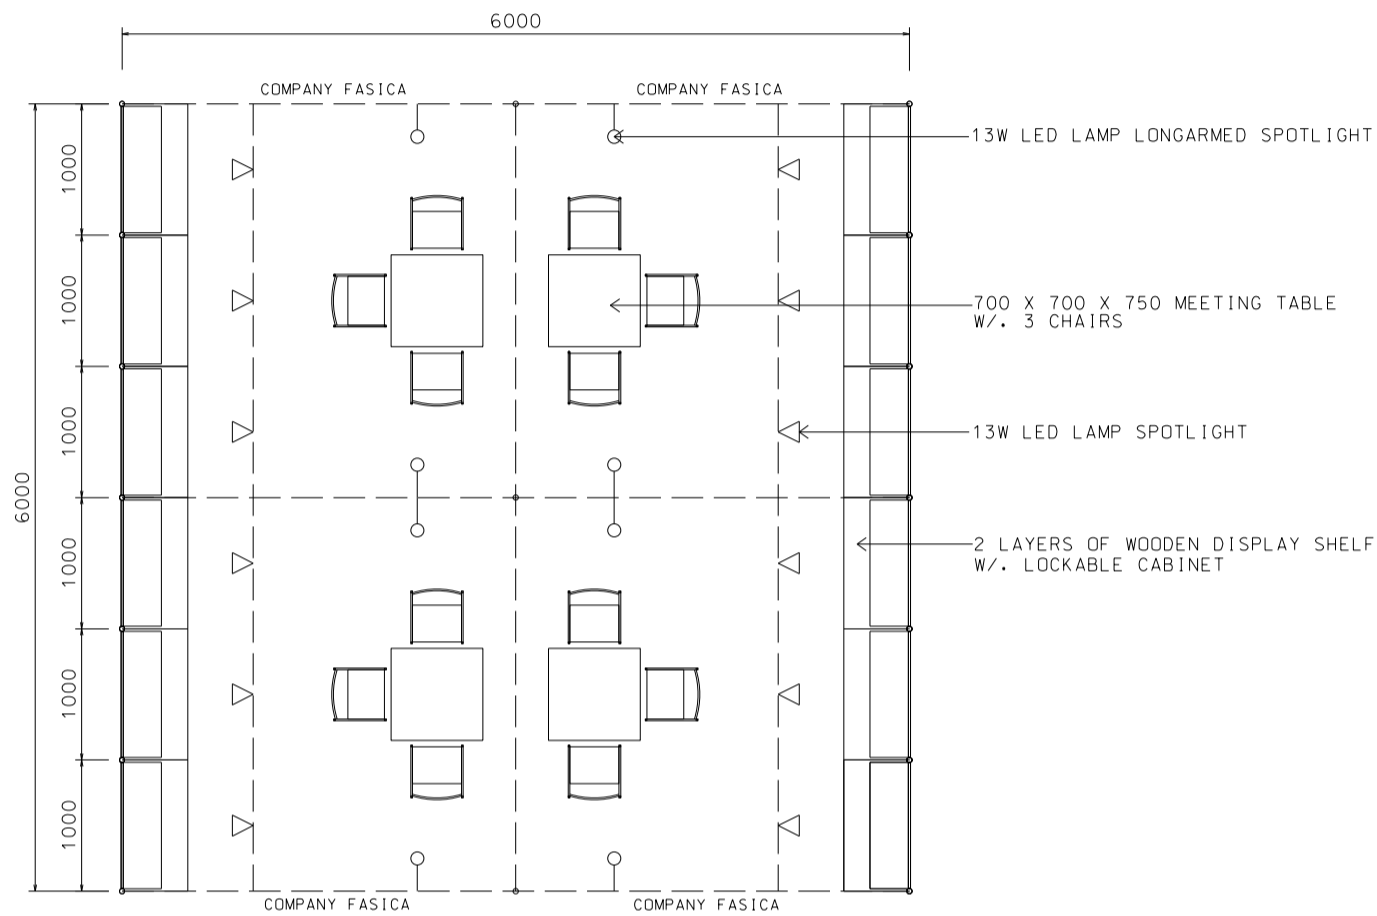

6M x 6M 2 Sides Open Booth

六米乘六米兩邊通道攤位

BOOTH SPECIFICATIONS		QTY.
	1000W x 500D x 750H LOCKABLE CABINET	12
	3000W x 300D DISPLAY SHELF	8
	13W LED LAMP SPOTLIGHT (YELLOW LIGHT)	12
	13W LED LAMP LONGARMED SPOTLIGHT (YELLOW LIGHT)	8
	700W x 700D x 750H MEETING TABLE	4
	BLACK LEATHER CHAIR	12
	CEILING BEAM	24M
	RUBBISH BIN & CARPET (36sqm.)	