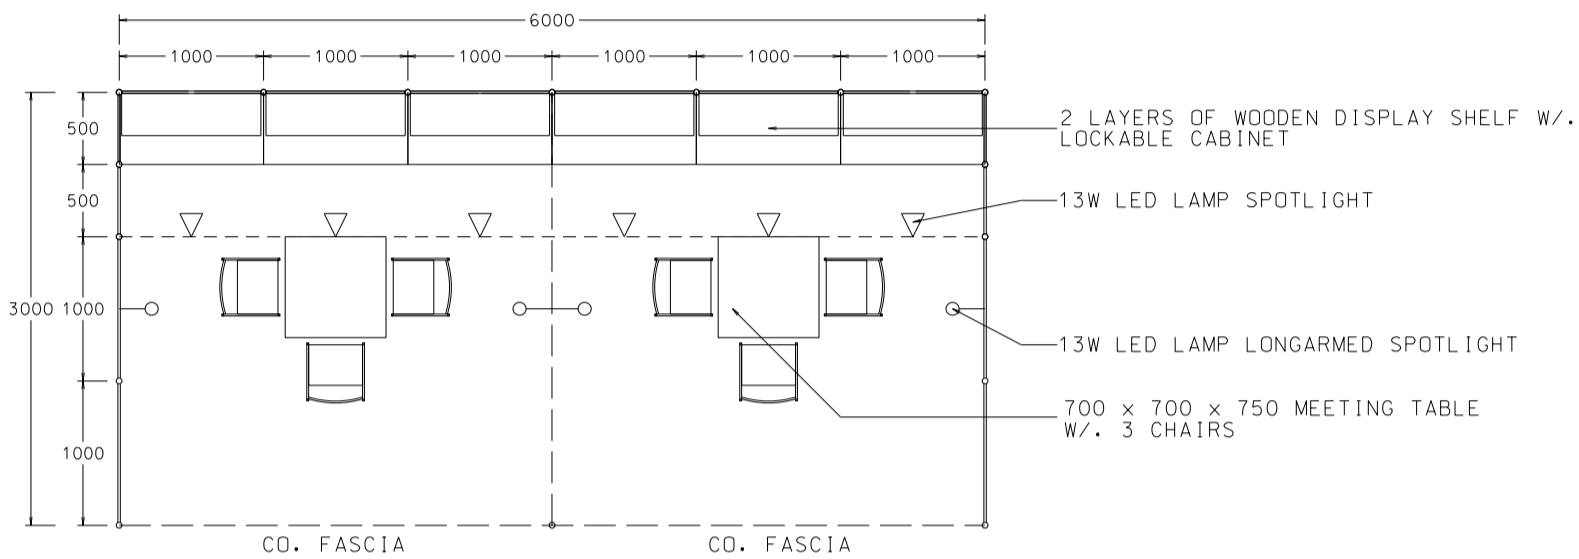

6M x 3M Standard Booth

六米乘三米標準攤位

BOOTH SPECIFICATIONS		QTY.
	1000W x 500D x 750H LOCKABLE CABINET	6
	3000W x 300D WOODEN DISPLAY SHELF	4
	13W LED LAMP SPOTLIGHT (YELLOW LIGHT)	6
	13W LED LAMP LONGARMED SPOTLIGHT (YELLOW LIGHT)	4
	700W x 700D x 750H MEETING TABLE	2
	BLACK LEATHER CHAIR	6
	CEILING BEAM	9M
	RUBBISH BIN & CARPET (18sqm.)	