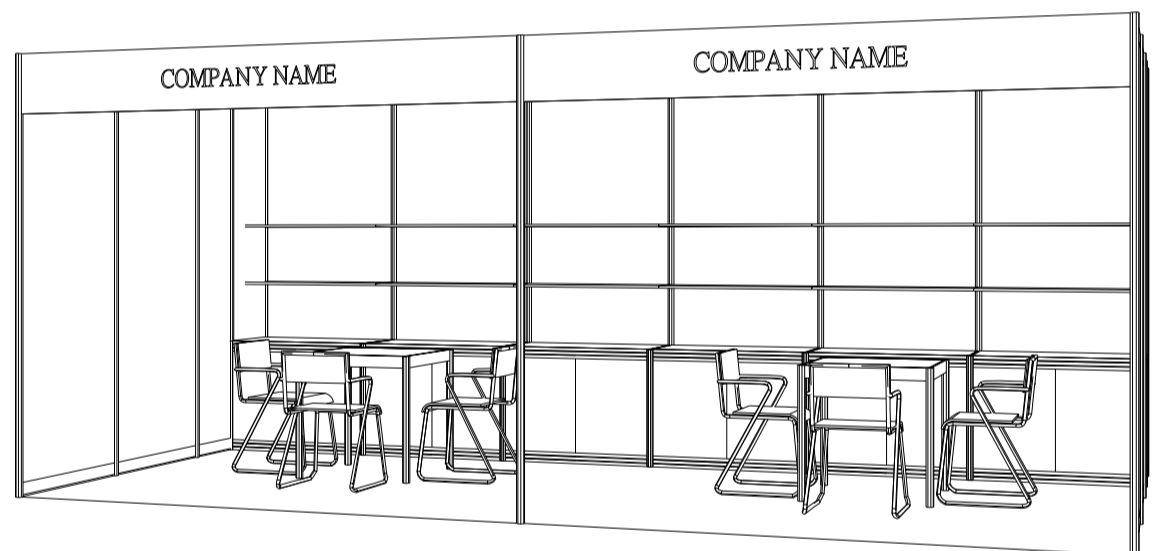

6M x 3M Standard Booth

六米乘三米標準攤位

BOOTH SPECIFICATIONS		QTY.
	1000W x 500D x 750H LOCKABLE CABINET	6
	3000W x 300D WOODEN DISPLAY SHELF	4
	13W LED LAMP SPOTLIGHT (YELLOW LIGHT)	6
	13W LED LAMP LONGARMED SPOTLIGHT (YELLOW LIGHT)	4
	700W x 700D x 750H MEETING TABLE	2
	BLACK LEATHER CHAIR	6
	CEILING BEAM	9M
	RUBBISH BIN & CARPET (18sqm.)	