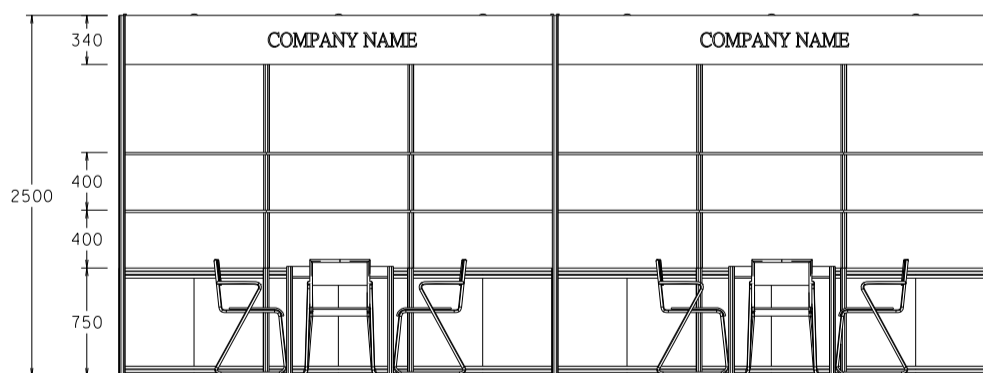

6M x 3M Standard Booth

六米乘三米標準攤位

BOOTH SPECIFICATIONS		QTY.
	1000W x 500D x 750H LOCKABLE CABINET	6
	3000W x 300D WOODEN DISPLAY SHELF	4
	13W LED LAMP SPOTLIGHT (YELLOW LIGHT)	6
	13W LED LAMP LONGARMED SPOTLIGHT (YELLOW LIGHT)	4
	700W x 700D x 750H MEETING TABLE	2
	BLACK LEATHER CHAIR	6
	CEILING BEAM	9M
	RUBBISH BIN & CARPET (18sqm.)	