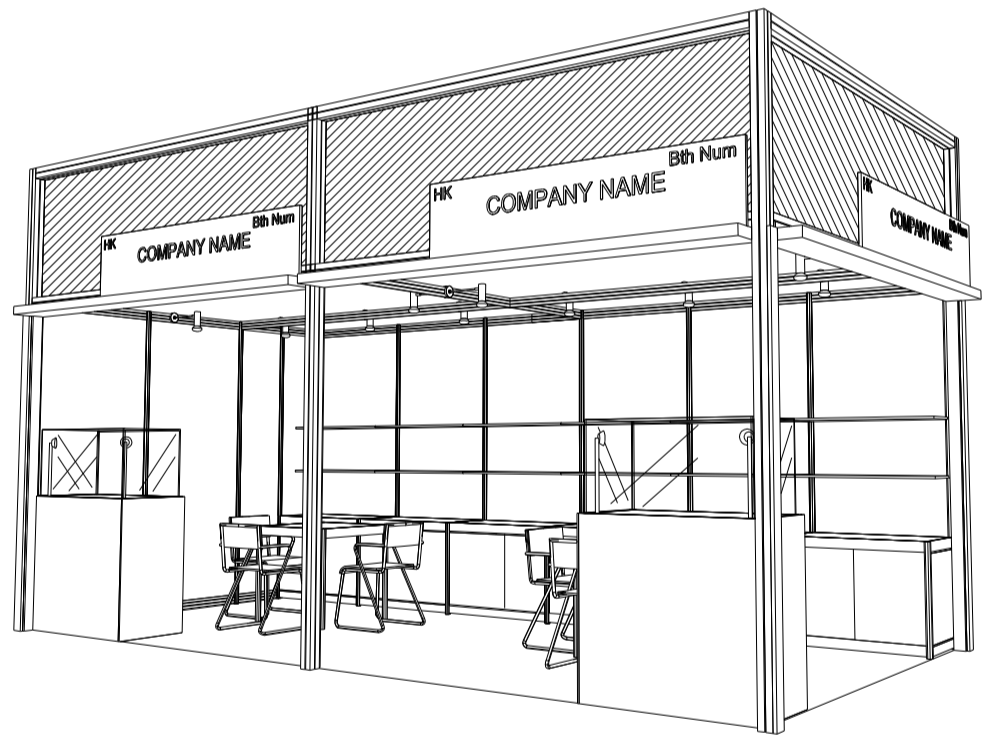

6M x 3M WORLD OF FINE DINING LEFT CORNER BOOTH

六米乘三米左邊角位攤位

BOOTH SPECIFICATIONS		QTY.
	1000W x 500D x 750H LOCKABLE CABINET	6
	3000W x 300D WOODEN DISPLAY SHELF	4
	FLUORESCENT TUBE (FOR FASCIA ONLY)	12
	SPOTLIGHT 13 WATT LED LAMP (YELLOW LIGHT)	6
	LONG ARMED SPOTLIGHT (300MM) 13 WATT LED LAMP (YELLOW LIGHT)	4
	DISPLAY SHOWCASE W/. STICKER FIN. AND 2 X 50W TRACKLIGHT	2
	700W x 700D x 750H MEETING TABLE	2
	BLACK LEATHER CHAIR	6
	CEILING BEAM	9M
	RUBBISH BIN & CARPET (18sqm.)	

Hong Kong Houseware Fair

香港家庭用品展

6M x 3M WORLD OF FINE DINING RIGHT CORNER BOOTH

六米乘三米右邊角位攤位

PLAN

PERSPECTIVE

ELEVATION

BOOTH SPECIFICATIONS		QTY.
	1000W x 500D x 750H LOCKABLE CABINET	6
	3000W x 300D WOODEN DISPLAY SHELF	4
	FLUORESCENT TUBE (FOR FASCIA ONLY)	12
	SPOTLIGHT 13 WATT LED LAMP (YELLOW LIGHT)	6
	LONG ARMED SPOTLIGHT (300MM) 13 WATT LED LAMP (YELLOW LIGHT)	4
	DISPLAY SHOWCASE W/. STICKER FIN. AND 2 X 50W TRACKLIGHT	2
	700W x 700D x 750H MEETING TABLE	2
	BLACK LEATHER CHAIR	6
	CEILING BEAM	9M
	RUBBISH BIN & CARPET (18sqm.)	

*The Hong Kong Trade Development Council reserves the right to change the configuration if necessary.

*如有需要，香港貿易發展局有權更改攤位結構。

6M x 3M WORLD OF FINE DINING RIGHT CORNER BOOTH (UNDER FIRE CURTAIN)

六米乘三米右邊角位攤位(防火閘下)

PLAN

ELEVATION

SIDE VIEW

PERSPECTIVE

BOOTH SPECIFICATIONS		QTY.
	1000W x 500D x 750H LOCKABLE CABINET	6
	3000W x 300D WOODEN DISPLAY SHELF	4
	FLUORESCENT TUBE (FOR FASCIA ONLY)	12
	SPOTLIGHT 13 WATT LED LAMP (YELLOW LIGHT)	6
	LONG ARMED SPOTLIGHT (300MM) 13 WATT LED LAMP (YELLOW LIGHT)	4
	DISPLAY SHOWCASE W/. STICKER FIN. AND 2 X 50W TRACKLIGHT	2
	700W x 700D x 750H MEETING TABLE	2
	BLACK LEATHER CHAIR	6
	CEILING BEAM	9M
	RUBBISH BIN & CARPET (18sqm.)	