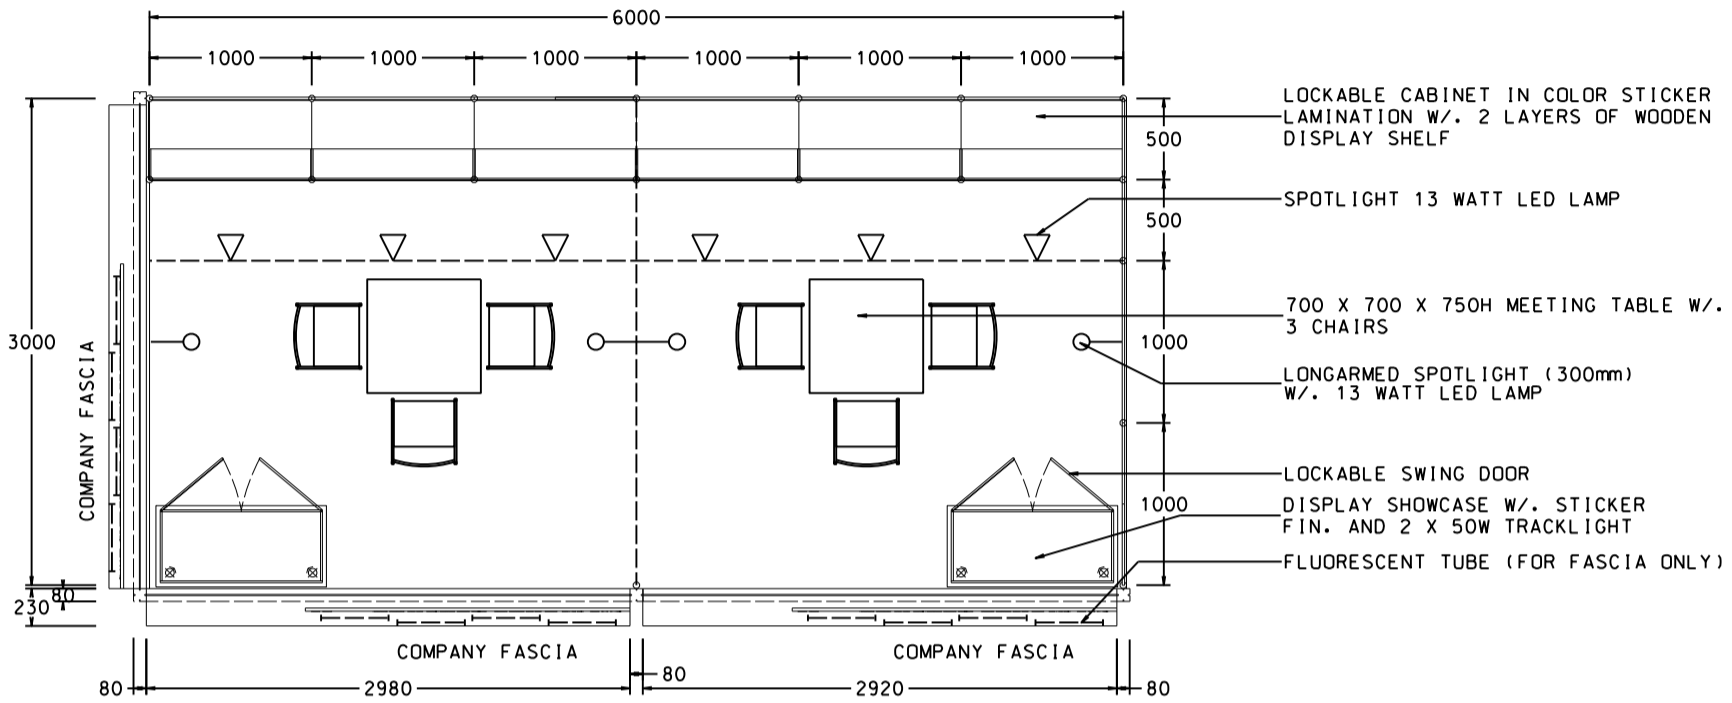

Hong Kong Houseware Fair

香港家庭用品展

6M x 3M WORLD OF FINE DINING BOOTH

六米乘三米攤位

PLAN

PERSPECTIVE

ELEVATION

BOOTH SPECIFICATIONS		QTY.
	1000W x 500D x 750H LOCKABLE CABINET	6
	3000W x 300D WOODEN DISPLAY SHELF	4
	FLUORESCENT TUBE (FOR FASCIA ONLY)	8
	SPOTLIGHT 13 WATT LED LAMP (YELLOW LIGHT)	6
	LONG ARMED SPOTLIGHT (300MM) 13 WATT LED LAMP (YELLOW LIGHT)	4
	DISPLAY SHOWCASE W/. STICKER FIN. AND 2 X 50W TRACKLIGHT	2
	700W x 700D x 750H MEETING TABLE	2
	BLACK LEATHER CHAIR	6
	CEILING BEAM	9M
	RUBBISH BIN & CARPET (18sqm.)	

6M x 3M WORLD OF FINE DINING LEFT CORNER BOOTH

六米乘三米左邊角位攤位

BOOTH SPECIFICATIONS		QTY.
	1000W x 500D x 750H LOCKABLE CABINET	6
	3000W x 300D WOODEN DISPLAY SHELF	4
	FLUORESCENT TUBE (FOR FASCIA ONLY)	12
	SPOTLIGHT 13 WATT LED LAMP (YELLOW LIGHT)	6
	LONG ARMED SPOTLIGHT (300MM) 13 WATT LED LAMP (YELLOW LIGHT)	4
	DISPLAY SHOWCASE W/. STICKER FIN. AND 2 X 50W TRACKLIGHT	2
	700W x 700D x 750H MEETING TABLE	2
	BLACK LEATHER CHAIR	6
	CEILING BEAM	9M
	RUBBISH BIN & CARPET (18sqm.)	

Hong Kong Houseware Fair

香港家庭用品展

6M x 3M WORLD OF FINE DINING RIGHT CORNER BOOTH

六米乘三米右邊角位攤位

PLAN

PERSPECTIVE

ELEVATION

BOOTH SPECIFICATIONS		QTY.
	1000W x 500D x 750H LOCKABLE CABINET	6
	3000W x 300D WOODEN DISPLAY SHELF	4
	FLUORESCENT TUBE (FOR FASCIA ONLY)	12
	SPOTLIGHT 13 WATT LED LAMP (YELLOW LIGHT)	6
	LONG ARMED SPOTLIGHT (300MM) 13 WATT LED LAMP (YELLOW LIGHT)	4
	DISPLAY SHOWCASE W/. STICKER FIN. AND 2 X 50W TRACKLIGHT	2
	700W x 700D x 750H MEETING TABLE	2
	BLACK LEATHER CHAIR	6
	CEILING BEAM	9M
	RUBBISH BIN & CARPET (18sqm.)	