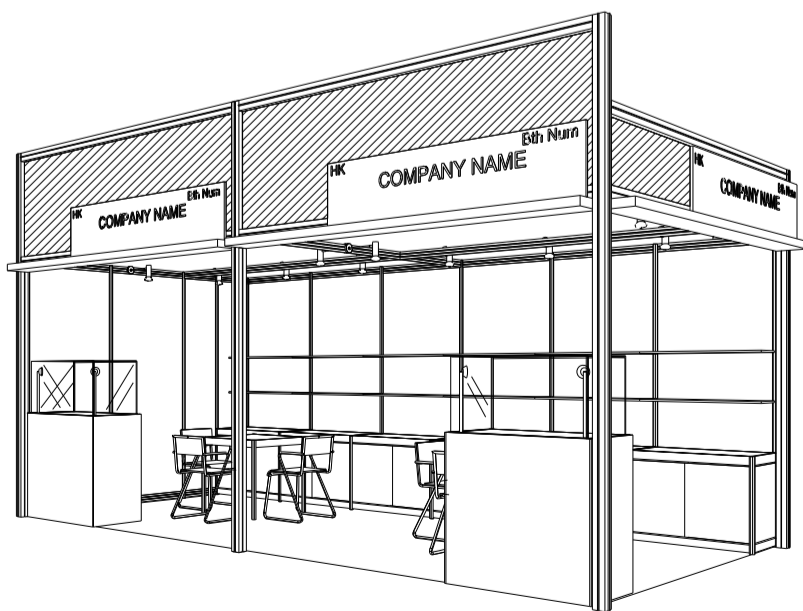

6M x 3M WORLD OF FINE DINING LEFT CORNER BOOTH

六米乘三米左邊角位攤位

BOOTH SPECIFICATIONS		QTY.
	1000W x 500D x 750H LOCKABLE CABINET	6
	3000W x 300D WOODEN DISPLAY SHELF	4
	FLUORESCENT TUBE (FOR FASCIA ONLY)	12
	SPOTLIGHT 13 WATT LED LAMP (YELLOW LIGHT)	6
	LONG ARMED SPOTLIGHT (300MM) 13 WATT LED LAMP (YELLOW LIGHT)	4
	DISPLAY SHOWCASE W/. STICKER FIN. AND 2 X 50W TRACKLIGHT	2
	700W x 700D x 750H MEETING TABLE	2
	BLACK LEATHER CHAIR	6
	CEILING BEAM	9M
	RUBBISH BIN & CARPET (18sqm.)	

Hong Kong Houseware Fair

香港家庭用品展

6M x 3M WORLD OF FINE DINING RIGHT CORNER BOOTH

六米乘三米右邊角位攤位

PLAN

PERSPECTIVE

ELEVATION

BOOTH SPECIFICATIONS		QTY.
	1000W x 500D x 750H LOCKABLE CABINET	6
	3000W x 300D WOODEN DISPLAY SHELF	4
	FLUORESCENT TUBE (FOR FASCIA ONLY)	12
	SPOTLIGHT 13 WATT LED LAMP (YELLOW LIGHT)	6
	LONG ARMED SPOTLIGHT (300MM) 13 WATT LED LAMP (YELLOW LIGHT)	4
	DISPLAY SHOWCASE W/. STICKER FIN. AND 2 X 50W TRACKLIGHT	2
	700W x 700D x 750H MEETING TABLE	2
	BLACK LEATHER CHAIR	6
	CEILING BEAM	9M
	RUBBISH BIN & CARPET (18sqm.)	

*The Hong Kong Trade Development Council reserves the right to change the configuration if necessary.

*如有需要，香港貿易發展局有權更改攤位結構。

6M x 3M WORLD OF FINE DINING RIGHT CORNER BOOTH (UNDER FIRE CURTAIN)

六米乘三米右邊角位攤位(防火閘下)

PLAN

ELEVATION

SIDE VIEW

PERSPECTIVE

BOOTH SPECIFICATIONS		QTY.
	1000W x 500D x 750H LOCKABLE CABINET	6
	3000W x 300D WOODEN DISPLAY SHELF	4
	FLUORESCENT TUBE (FOR FASCIA ONLY)	12
	SPOTLIGHT 13 WATT LED LAMP (YELLOW LIGHT)	6
	LONG ARMED SPOTLIGHT (300MM) 13 WATT LED LAMP (YELLOW LIGHT)	4
	DISPLAY SHOWCASE W/. STICKER FIN. AND 2 X 50W TRACKLIGHT	2
	700W x 700D x 750H MEETING TABLE	2
	BLACK LEATHER CHAIR	6
	CEILING BEAM	9M
	RUBBISH BIN & CARPET (18sqm.)	