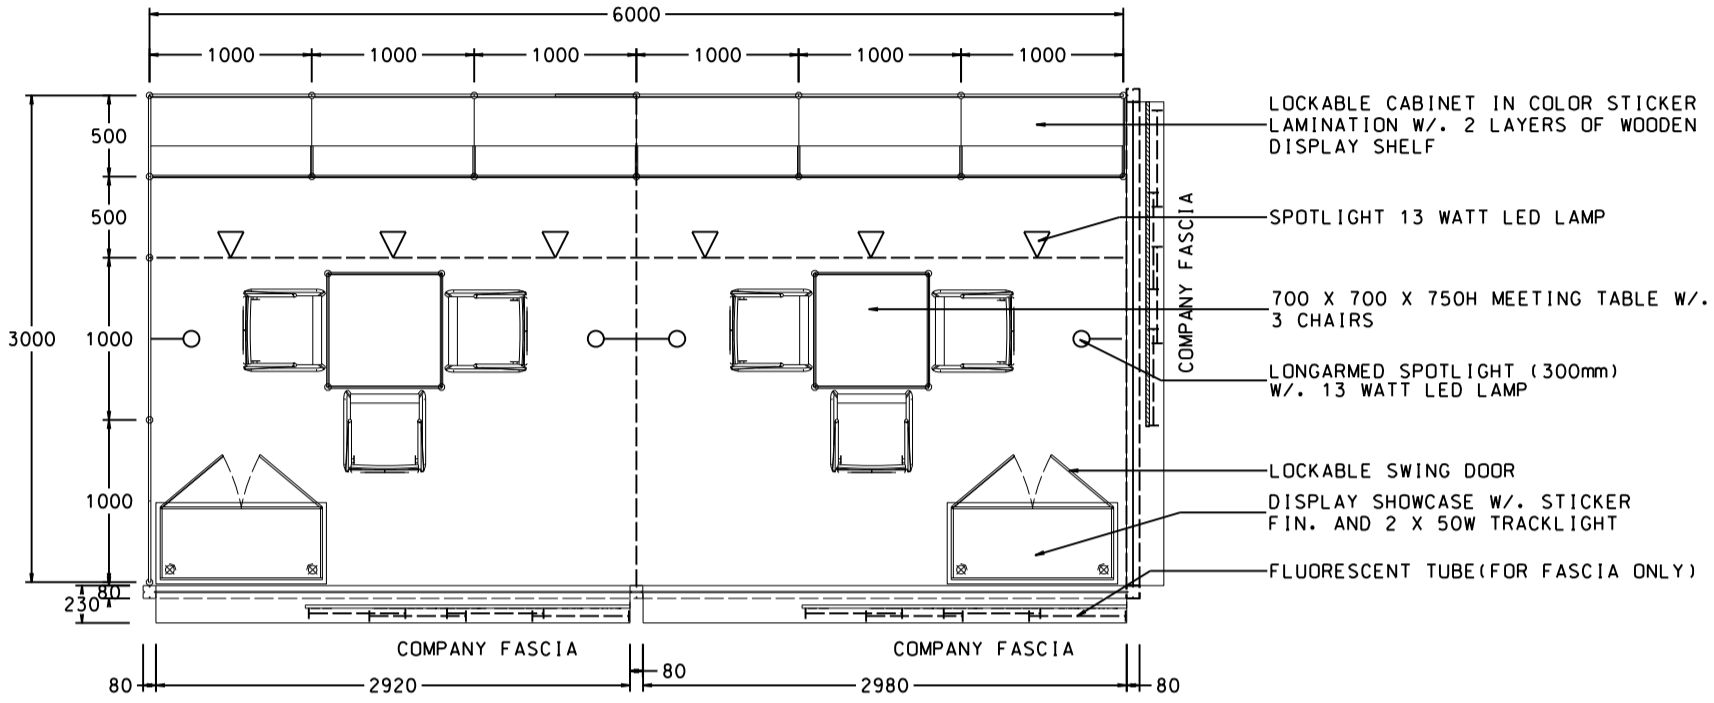

Hong Kong Houseware Fair

香港家庭用品展

6M x 3M WORLD OF FINE DINING BOOTH

六米乘三米攤位

PLAN

PERSPECTIVE

ELEVATION

BOOTH SPECIFICATIONS		QTY.
	1000W x 500D x 750H LOCKABLE CABINET	6
	3000W x 300D WOODEN DISPLAY SHELF	4
	FLUORESCENT TUBE (FOR FASCIA ONLY)	8
	SPOTLIGHT 13 WATT LED LAMP (YELLOW LIGHT)	6
	LONG ARMED SPOTLIGHT (300MM) 13 WATT LED LAMP (YELLOW LIGHT)	4
	DISPLAY SHOWCASE W/. STICKER FIN. AND 2 X 50W TRACKLIGHT	2
	700W x 700D x 750H MEETING TABLE	2
	BLACK LEATHER CHAIR	6
	CEILING BEAM	9M
	RUBBISH BIN & CARPET (18sqm.)	

6M x 3M WORLD OF FINE DINING LEFT CORNER BOOTH

六米乘三米左邊角位攤位

BOOTH SPECIFICATIONS		QTY.
	1000W x 500D x 750H LOCKABLE CABINET	6
	3000W x 300D WOODEN DISPLAY SHELF	4
	FLUORESCENT TUBE (FOR FASCIA ONLY)	12
	SPOTLIGHT 13 WATT LED LAMP (YELLOW LIGHT)	6
	LONG ARMED SPOTLIGHT (300MM) 13 WATT LED LAMP (YELLOW LIGHT)	4
	DISPLAY SHOWCASE W/. STICKER FIN. AND 2 X 50W TRACKLIGHT	2
	700W x 700D x 750H MEETING TABLE	2
	BLACK LEATHER CHAIR	6
	CEILING BEAM	9M
	RUBBISH BIN & CARPET (18sqm.)	

Hong Kong Houseware Fair

香港家庭用品展

6M x 3M WORLD OF FINE DINING RIGHT CORNER BOOTH

六米乘三米右邊角位攤位

PLAN

PERSPECTIVE

ELEVATION

BOOTH SPECIFICATIONS		QTY.
	1000W x 500D x 750H LOCKABLE CABINET	6
	3000W x 300D WOODEN DISPLAY SHELF	4
	FLUORESCENT TUBE (FOR FASCIA ONLY)	12
	SPOTLIGHT 13 WATT LED LAMP (YELLOW LIGHT)	6
	LONG ARMED SPOTLIGHT (300MM) 13 WATT LED LAMP (YELLOW LIGHT)	4
	DISPLAY SHOWCASE W/. STICKER FIN. AND 2 X 50W TRACKLIGHT	2
	700W x 700D x 750H MEETING TABLE	2
	BLACK LEATHER CHAIR	6
	CEILING BEAM	9M
	RUBBISH BIN & CARPET (18sqm.)	