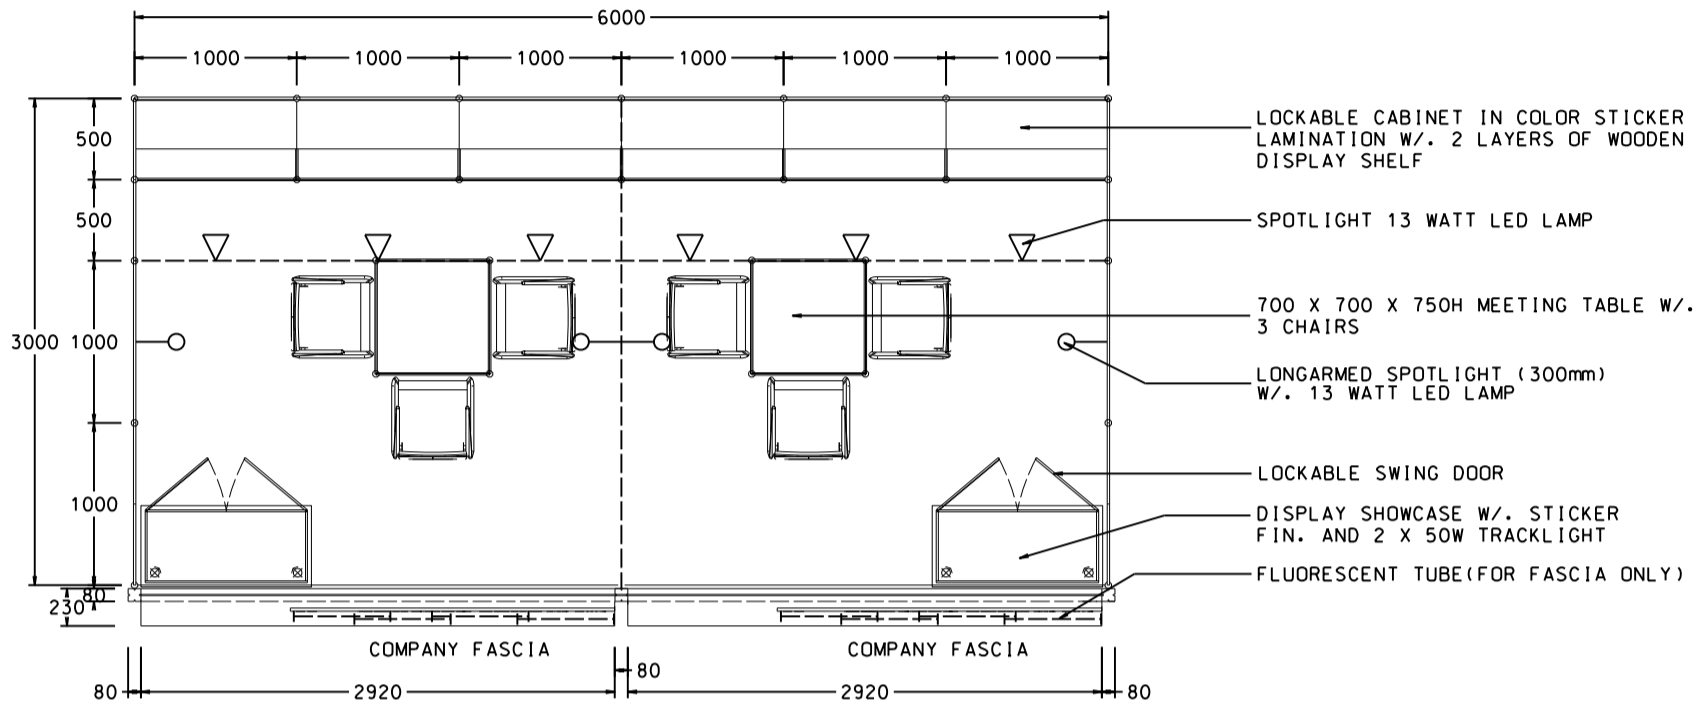

Hong Kong Houseware Fair

香港家庭用品展

6M x 3M WORLD OF FINE DINING BOOTH

六米乘三米攤位

PLAN

PERSPECTIVE

ELEVATION

BOOTH SPECIFICATIONS		QTY.
	1000W x 500D x 750H LOCKABLE CABINET	6
	3000W x 300D WOODEN DISPLAY SHELF	4
	FLUORESCENT TUBE (FOR FASCIA ONLY)	8
	SPOTLIGHT 13 WATT LED LAMP (YELLOW LIGHT)	6
	LONG ARMED SPOTLIGHT (300MM) 13 WATT LED LAMP (YELLOW LIGHT)	4
	DISPLAY SHOWCASE W/. STICKER FIN. AND 2 X 50W TRACKLIGHT	2
	700W x 700D x 750H MEETING TABLE	2
	BLACK LEATHER CHAIR	6
	CEILING BEAM	9M
	RUBBISH BIN & CARPET (18sqm.)	

6M x 3M WORLD OF FINE DINING LEFT CORNER BOOTH

六米乘三米左邊角位攤位

BOOTH SPECIFICATIONS		QTY.
	1000W x 500D x 750H LOCKABLE CABINET	6
	3000W x 300D WOODEN DISPLAY SHELF	4
	FLUORESCENT TUBE (FOR FASCIA ONLY)	12
	SPOTLIGHT 13 WATT LED LAMP (YELLOW LIGHT)	6
	LONG ARMED SPOTLIGHT (300MM) 13 WATT LED LAMP (YELLOW LIGHT)	4
	DISPLAY SHOWCASE W/. STICKER FIN. AND 2 X 50W TRACKLIGHT	2
	700W x 700D x 750H MEETING TABLE	2
	BLACK LEATHER CHAIR	6
	CEILING BEAM	9M
	RUBBISH BIN & CARPET (18sqm.)	

Hong Kong Houseware Fair

香港家庭用品展

6M x 3M WORLD OF FINE DINING RIGHT CORNER BOOTH

六米乘三米右邊角位攤位

PLAN

PERSPECTIVE

ELEVATION

BOOTH SPECIFICATIONS		QTY.
	1000W x 500D x 750H LOCKABLE CABINET	6
	3000W x 300D WOODEN DISPLAY SHELF	4
	FLUORESCENT TUBE (FOR FASCIA ONLY)	12
	SPOTLIGHT 13 WATT LED LAMP (YELLOW LIGHT)	6
	LONG ARMED SPOTLIGHT (300MM) 13 WATT LED LAMP (YELLOW LIGHT)	4
	DISPLAY SHOWCASE W/. STICKER FIN. AND 2 X 50W TRACKLIGHT	2
	700W x 700D x 750H MEETING TABLE	2
	BLACK LEATHER CHAIR	6
	CEILING BEAM	9M
	RUBBISH BIN & CARPET (18sqm.)	