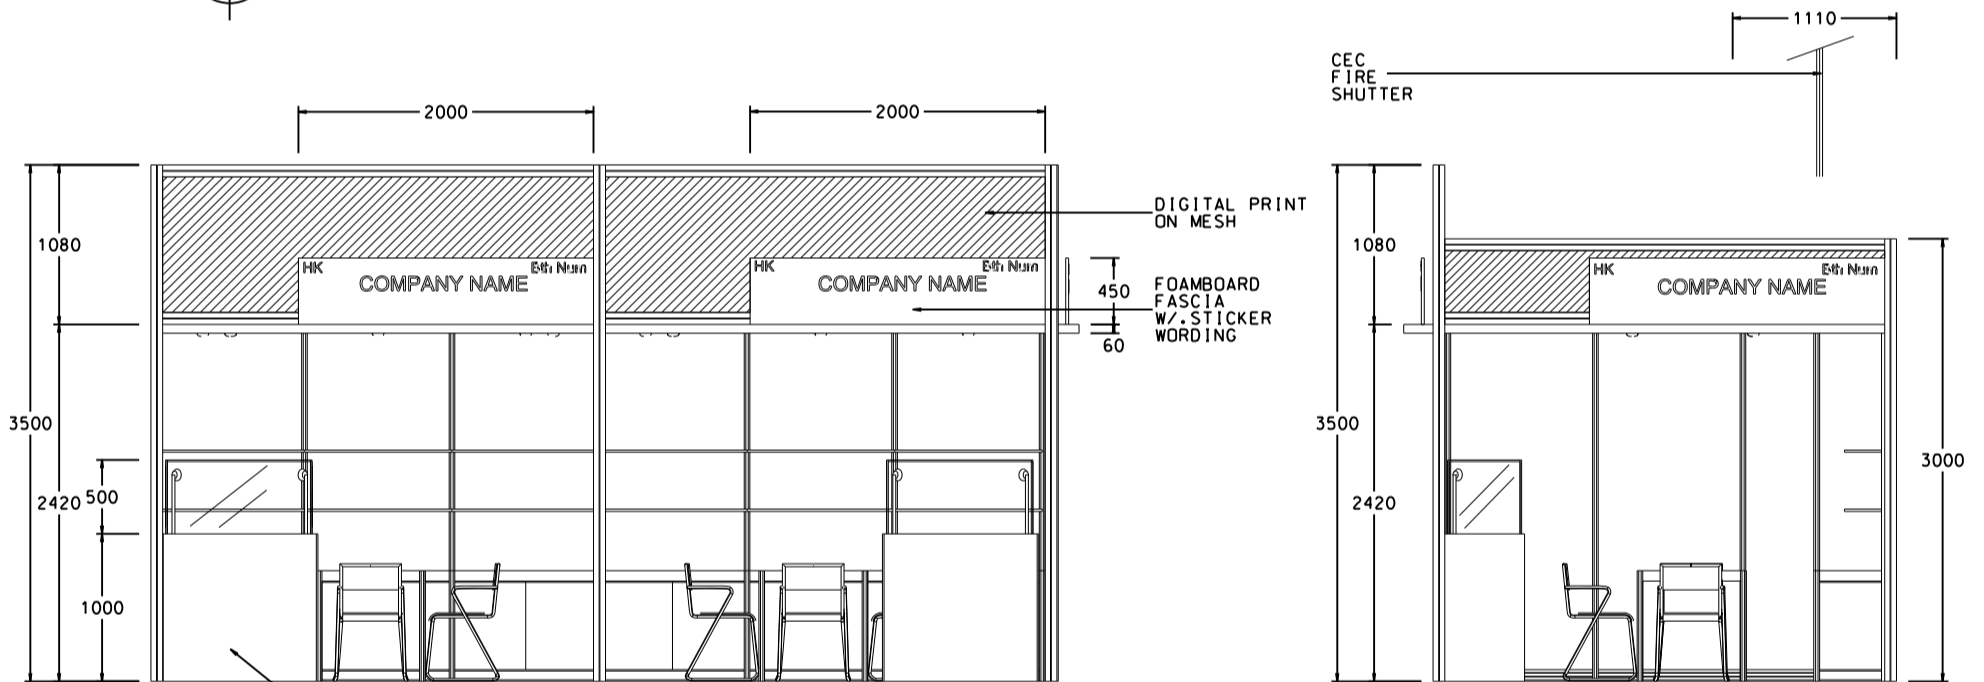

6M x 3M WORLD OF FINE DINING LEFT CORNER BOOTH

六米乘三米左邊角位攤位

BOOTH SPECIFICATIONS		QTY.
	1000W x 500D x 750H LOCKABLE CABINET	6
	3000W x 300D WOODEN DISPLAY SHELF	4
	FLUORESCENT TUBE (FOR FASCIA ONLY)	12
	SPOTLIGHT 13 WATT LED LAMP (YELLOW LIGHT)	6
	LONG ARMED SPOTLIGHT (300MM) 13 WATT LED LAMP (YELLOW LIGHT)	4
	DISPLAY SHOWCASE W/. STICKER FIN. AND 2 X 50W TRACKLIGHT	2
	700W x 700D x 750H MEETING TABLE	2
	BLACK LEATHER CHAIR	6
	CEILING BEAM	9M
	RUBBISH BIN & CARPET (18sqm.)	

Hong Kong Houseware Fair

香港家庭用品展

6M x 3M WORLD OF FINE DINING RIGHT CORNER BOOTH

六米乘三米右邊角位攤位

PLAN

PERSPECTIVE

ELEVATION

BOOTH SPECIFICATIONS		QTY.
	1000W x 500D x 750H LOCKABLE CABINET	6
	3000W x 300D WOODEN DISPLAY SHELF	4
	FLUORESCENT TUBE (FOR FASCIA ONLY)	12
	SPOTLIGHT 13 WATT LED LAMP (YELLOW LIGHT)	6
	LONG ARMED SPOTLIGHT (300MM) 13 WATT LED LAMP (YELLOW LIGHT)	4
	DISPLAY SHOWCASE W/. STICKER FIN. AND 2 X 50W TRACKLIGHT	2
	700W x 700D x 750H MEETING TABLE	2
	BLACK LEATHER CHAIR	6
	CEILING BEAM	9M
	RUBBISH BIN & CARPET (18sqm.)	

PLAN

ELEVATION

SIDE VIEW

PERSPECTIVE

BOOTH SPECIFICATIONS		QTY.
	1000W x 500D x 750H LOCKABLE CABINET	6
	3000W x 300D WOODEN DISPLAY SHELF	4
	FLUORESCENT TUBE (FOR FASCIA ONLY)	12
	SPOTLIGHT 13 WATT LED LAMP (YELLOW LIGHT)	6
	LONG ARMED SPOTLIGHT (300MM) 13 WATT LED LAMP (YELLOW LIGHT)	4
	DISPLAY SHOWCASE W/. STICKER FIN. AND 2 X 50W TRACKLIGHT	2
	700W x 700D x 750H MEETING TABLE	2
	BLACK LEATHER CHAIR	6
	CEILING BEAM	9M
	RUBBISH BIN & CARPET (18sqm.)	