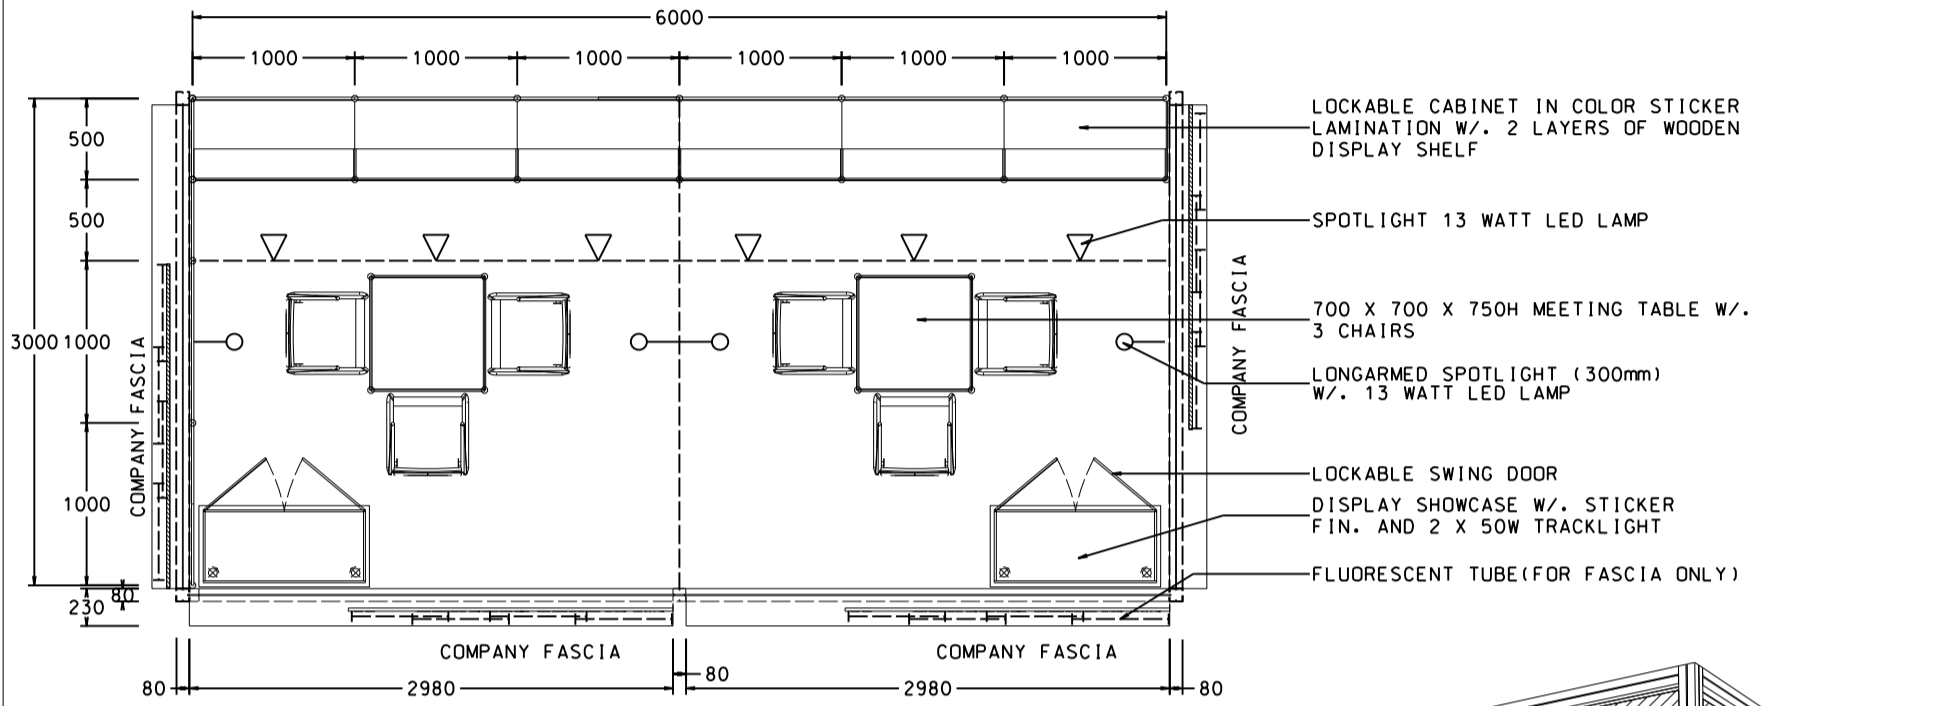

Hong Kong Houseware Fair

香港家庭用品展

6M x 3M WORLD OF FINE DINING RIGHT CORNER BOOTH

六米乘三米右邊角位攤位

PLAN

PERSPECTIVE

ELEVATION

BOOTH SPECIFICATIONS		QTY.
	1000W x 500D x 750H LOCKABLE CABINET	6
	3000W x 300D WOODEN DISPLAY SHELF	4
	FLUORESCENT TUBE (FOR FASCIA ONLY)	12
	SPOTLIGHT 13 WATT LED LAMP (YELLOW LIGHT)	6
	LONG ARMED SPOTLIGHT (300MM) 13 WATT LED LAMP (YELLOW LIGHT)	4
	DISPLAY SHOWCASE W/. STICKER FIN. AND 2 X 50W TRACKLIGHT	2
	700W x 700D x 750H MEETING TABLE	2
	BLACK LEATHER CHAIR	6
	CEILING BEAM	9M
	RUBBISH BIN & CARPET (18sqm.)	

PLAN

ELEVATION

SIDE VIEW

PERSPECTIVE

BOOTH SPECIFICATIONS		QTY.
	1000W x 500D x 750H LOCKABLE CABINET	6
	3000W x 300D WOODEN DISPLAY SHELF	4
	FLUORESCENT TUBE (FOR FASCIA ONLY)	12
	SPOTLIGHT 13 WATT LED LAMP (YELLOW LIGHT)	6
	LONG ARMED SPOTLIGHT (300MM) 13 WATT LED LAMP (YELLOW LIGHT)	4
	DISPLAY SHOWCASE W/. STICKER FIN. AND 2 X 50W TRACKLIGHT	2
	700W x 700D x 750H MEETING TABLE	2
	BLACK LEATHER CHAIR	6
	CEILING BEAM	9M
	RUBBISH BIN & CARPET (18sqm.)	

Hong Kong Houseware Fair

香港家庭用品展

6M x 3M WORLD OF FINE DINING PENINSULA BOOTH

六米乘三米半島攤位

PLAN

BOOTH SPECIFICATIONS		QTY.
	1000W x 500D x 750H LOCKABLE CABINET	6
	3000W x 300D WOODEN DISPLAY SHELF	4
	FLUORESCENT TUBE (FOR FASCIA ONLY)	16
	SPOTLIGHT 13 WATT LED LAMP (YELLOW LIGHT)	6
	LONG ARMED SPOTLIGHT (300MM) 13 WATT LED LAMP (YELLOW LIGHT)	4
	DISPLAY SHOWCASE W/. STICKER FIN. AND 2 X 50W TRACKLIGHT	2
	700W x 700D x 750H MEETING TABLE	2
	BLACK LEATHER CHAIR	6
	CEILING BEAM	9M
	RUBBISH BIN & CARPET (18sqm.)	