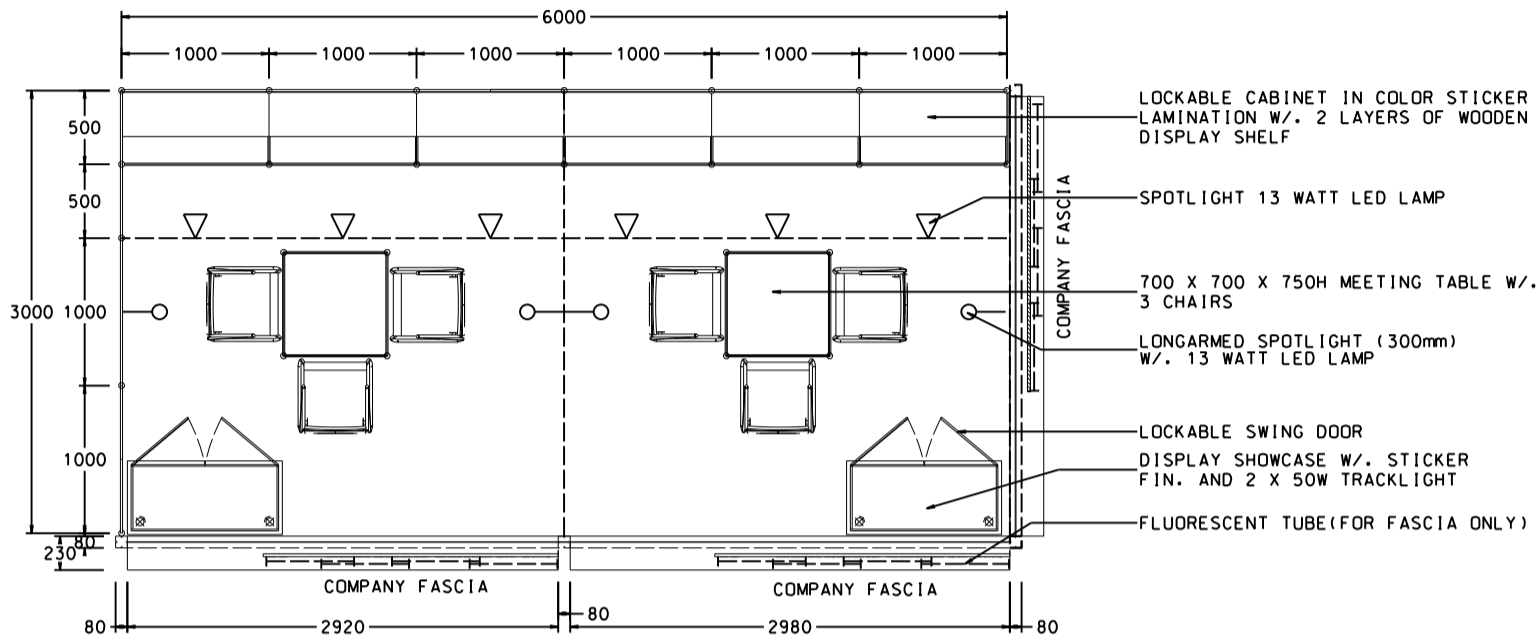

6M x 3M WORLD OF FINE DINING LEFT CORNER BOOTH

六米乘三米左邊角位攤位

BOOTH SPECIFICATIONS		QTY.
	1000W x 500D x 750H LOCKABLE CABINET	6
	3000W x 300D WOODEN DISPLAY SHELF	4
	FLUORESCENT TUBE (FOR FASCIA ONLY)	12
	SPOTLIGHT 13 WATT LED LAMP (YELLOW LIGHT)	6
	LONG ARMED SPOTLIGHT (300MM) 13 WATT LED LAMP (YELLOW LIGHT)	4
	DISPLAY SHOWCASE W/. STICKER FIN. AND 2 X 50W TRACKLIGHT	2
	700W x 700D x 750H MEETING TABLE	2
	BLACK LEATHER CHAIR	6
	CEILING BEAM	9M
	RUBBISH BIN & CARPET (18sqm.)	

Hong Kong Houseware Fair

香港家庭用品展

6M x 3M WORLD OF FINE DINING RIGHT CORNER BOOTH

六米乘三米右邊角位攤位

PLAN

PERSPECTIVE

ELEVATION

BOOTH SPECIFICATIONS		QTY.
	1000W x 500D x 750H LOCKABLE CABINET	6
	3000W x 300D WOODEN DISPLAY SHELF	4
	FLUORESCENT TUBE (FOR FASCIA ONLY)	12
	SPOTLIGHT 13 WATT LED LAMP (YELLOW LIGHT)	6
	LONG ARMED SPOTLIGHT (300MM) 13 WATT LED LAMP (YELLOW LIGHT)	4
	DISPLAY SHOWCASE W/. STICKER FIN. AND 2 X 50W TRACKLIGHT	2
	700W x 700D x 750H MEETING TABLE	2
	BLACK LEATHER CHAIR	6
	CEILING BEAM	9M
	RUBBISH BIN & CARPET (18sqm.)	

PLAN

ELEVATION

SIDE VIEW

PERSPECTIVE

BOOTH SPECIFICATIONS		QTY.
	1000W x 500D x 750H LOCKABLE CABINET	6
	3000W x 300D WOODEN DISPLAY SHELF	4
	FLUORESCENT TUBE (FOR FASCIA ONLY)	12
	SPOTLIGHT 13 WATT LED LAMP (YELLOW LIGHT)	6
	LONG ARMED SPOTLIGHT (300MM) 13 WATT LED LAMP (YELLOW LIGHT)	4
	DISPLAY SHOWCASE W/. STICKER FIN. AND 2 X 50W TRACKLIGHT	2
	700W x 700D x 750H MEETING TABLE	2
	BLACK LEATHER CHAIR	6
	CEILING BEAM	9M
	RUBBISH BIN & CARPET (18sqm.)	