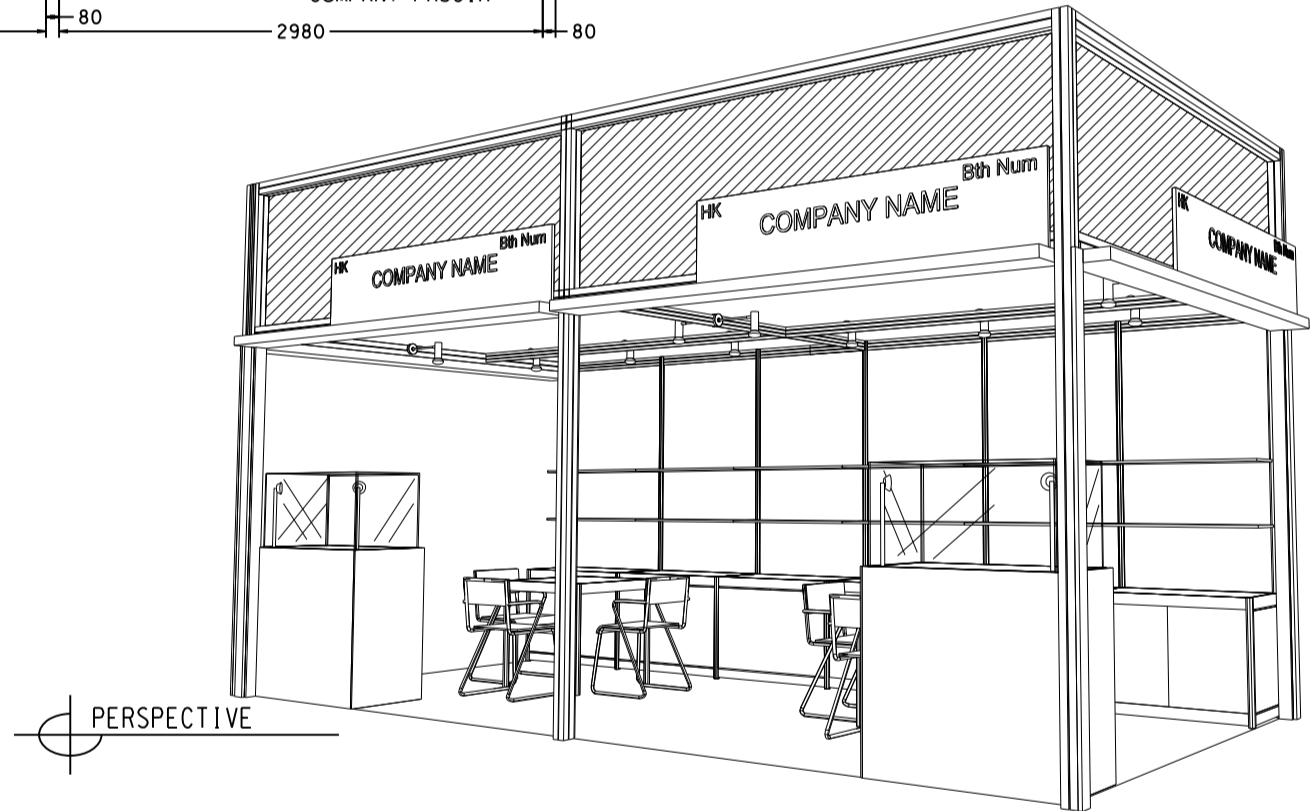

Hong Kong Houseware Fair

香港家庭用品展

6M x 3M WORLD OF FINE DINING RIGHT CORNER BOOTH

六米乘三米右邊角位攤位

PLAN

PERSPECTIVE

ELEVATION

BOOTH SPECIFICATIONS		QTY.
	1000W x 500D x 750H LOCKABLE CABINET	6
	3000W x 300D WOODEN DISPLAY SHELF	4
	FLUORESCENT TUBE (FOR FASCIA ONLY)	12
	SPOTLIGHT 13 WATT LED LAMP (YELLOW LIGHT)	6
	LONG ARMED SPOTLIGHT (300MM) 13 WATT LED LAMP (YELLOW LIGHT)	4
	DISPLAY SHOWCASE W/. STICKER FIN. AND 2 X 50W TRACKLIGHT	2
	700W x 700D x 750H MEETING TABLE	2
	BLACK LEATHER CHAIR	6
	CEILING BEAM	9M
	RUBBISH BIN & CARPET (18sqm.)	

PLAN

ELEVATION

SIDE VIEW

PERSPECTIVE

BOOTH SPECIFICATIONS		QTY.
	1000W x 500D x 750H LOCKABLE CABINET	6
	3000W x 300D WOODEN DISPLAY SHELF	4
	FLUORESCENT TUBE (FOR FASCIA ONLY)	12
	SPOTLIGHT 13 WATT LED LAMP (YELLOW LIGHT)	6
	LONG ARMED SPOTLIGHT (300MM) 13 WATT LED LAMP (YELLOW LIGHT)	4
	DISPLAY SHOWCASE W/. STICKER FIN. AND 2 X 50W TRACKLIGHT	2
	700W x 700D x 750H MEETING TABLE	2
	BLACK LEATHER CHAIR	6
	CEILING BEAM	9M
	RUBBISH BIN & CARPET (18sqm.)	

Hong Kong Houseware Fair

香港家庭用品展

6M x 3M WORLD OF FINE DINING PENINSULA BOOTH

六米乘三米半島攤位

PLAN

BOOTH SPECIFICATIONS		QTY.
	1000W x 500D x 750H LOCKABLE CABINET	6
	3000W x 300D WOODEN DISPLAY SHELF	4
	FLUORESCENT TUBE (FOR FASCIA ONLY)	16
	SPOTLIGHT 13 WATT LED LAMP (YELLOW LIGHT)	6
	LONG ARMED SPOTLIGHT (300MM) 13 WATT LED LAMP (YELLOW LIGHT)	4
	DISPLAY SHOWCASE W/. STICKER FIN. AND 2 X 50W TRACKLIGHT	2
	700W x 700D x 750H MEETING TABLE	2
	BLACK LEATHER CHAIR	6
	CEILING BEAM	9M
	RUBBISH BIN & CARPET (18sqm.)	