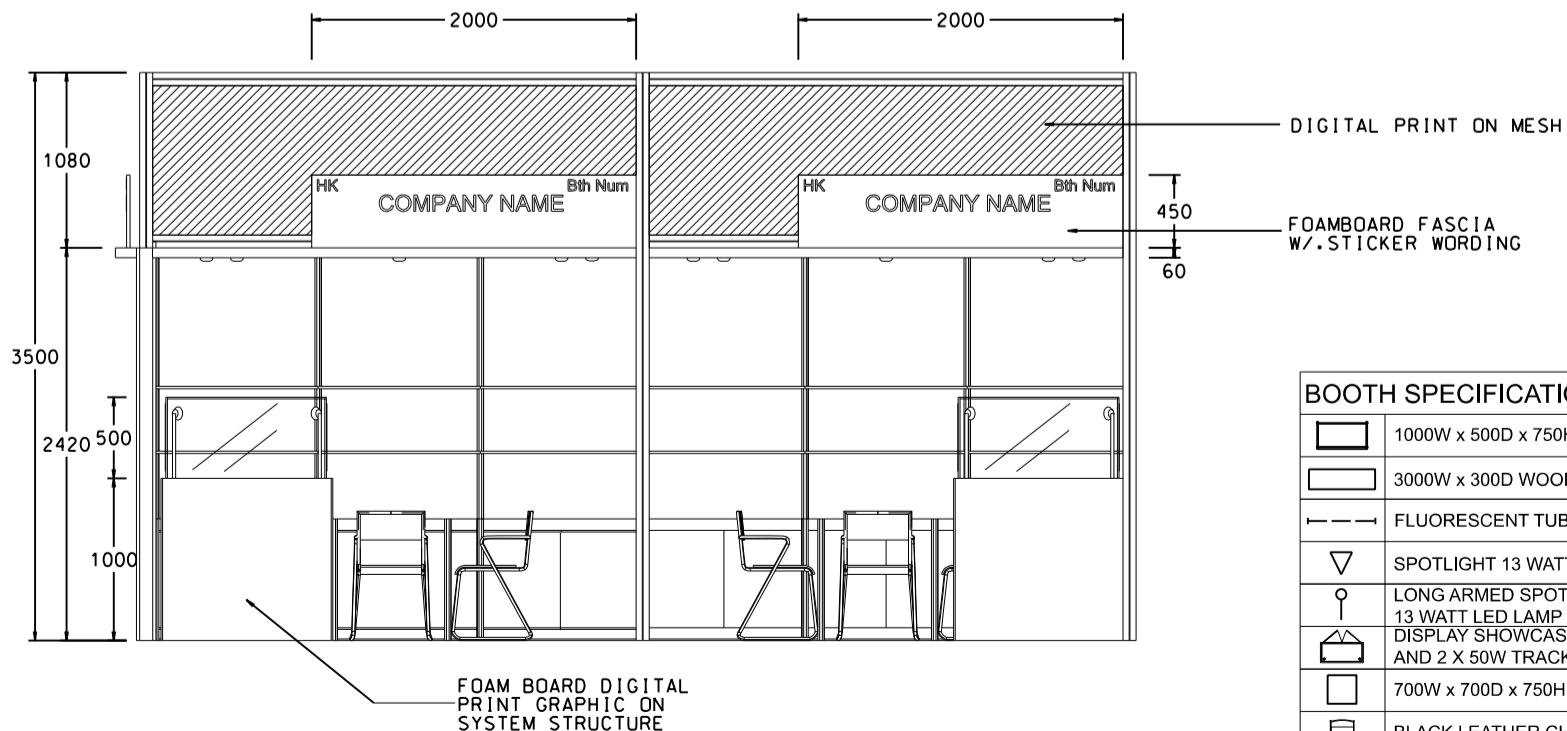

Hong Kong Houseware Fair

香港家庭用品展

6M x 3M WORLD OF FINE DINING BOOTH

六米乘三米攤位

PLAN

PERSPECTIVE

ELEVATION

BOOTH SPECIFICATIONS		QTY.
	1000W x 500D x 750H LOCKABLE CABINET	6
	3000W x 300D WOODEN DISPLAY SHELF	4
	FLUORESCENT TUBE (FOR FASCIA ONLY)	8
	SPOTLIGHT 13 WATT LED LAMP (YELLOW LIGHT)	6
	LONG ARMED SPOTLIGHT (300MM) 13 WATT LED LAMP (YELLOW LIGHT)	4
	DISPLAY SHOWCASE W/. STICKER FIN. AND 2 X 50W TRACKLIGHT	2
	700W x 700D x 750H MEETING TABLE	2
	BLACK LEATHER CHAIR	6
	CEILING BEAM	9M
	RUBBISH BIN & CARPET (18sqm.)	

6M x 3M WORLD OF FINE DINING LEFT CORNER BOOTH

六米乘三米左邊角位攤位

BOOTH SPECIFICATIONS		QTY.
	1000W x 500D x 750H LOCKABLE CABINET	6
	3000W x 300D WOODEN DISPLAY SHELF	4
	FLUORESCENT TUBE (FOR FASCIA ONLY)	12
	SPOTLIGHT 13 WATT LED LAMP (YELLOW LIGHT)	6
	LONG ARMED SPOTLIGHT (300MM) 13 WATT LED LAMP (YELLOW LIGHT)	4
	DISPLAY SHOWCASE W/. STICKER FIN. AND 2 X 50W TRACKLIGHT	2
	700W x 700D x 750H MEETING TABLE	2
	BLACK LEATHER CHAIR	6
	CEILING BEAM	9M
	RUBBISH BIN & CARPET (18sqm.)	

Hong Kong Houseware Fair

香港家庭用品展

6M x 3M WORLD OF FINE DINING RIGHT CORNER BOOTH

六米乘三米右邊角位攤位

PLAN

PERSPECTIVE

ELEVATION

BOOTH SPECIFICATIONS		QTY.
	1000W x 500D x 750H LOCKABLE CABINET	6
	3000W x 300D WOODEN DISPLAY SHELF	4
	FLUORESCENT TUBE (FOR FASCIA ONLY)	12
	SPOTLIGHT 13 WATT LED LAMP (YELLOW LIGHT)	6
	LONG ARMED SPOTLIGHT (300MM) 13 WATT LED LAMP (YELLOW LIGHT)	4
	DISPLAY SHOWCASE W/. STICKER FIN. AND 2 X 50W TRACKLIGHT	2
	700W x 700D x 750H MEETING TABLE	2
	BLACK LEATHER CHAIR	6
	CEILING BEAM	9M
	RUBBISH BIN & CARPET (18sqm.)	