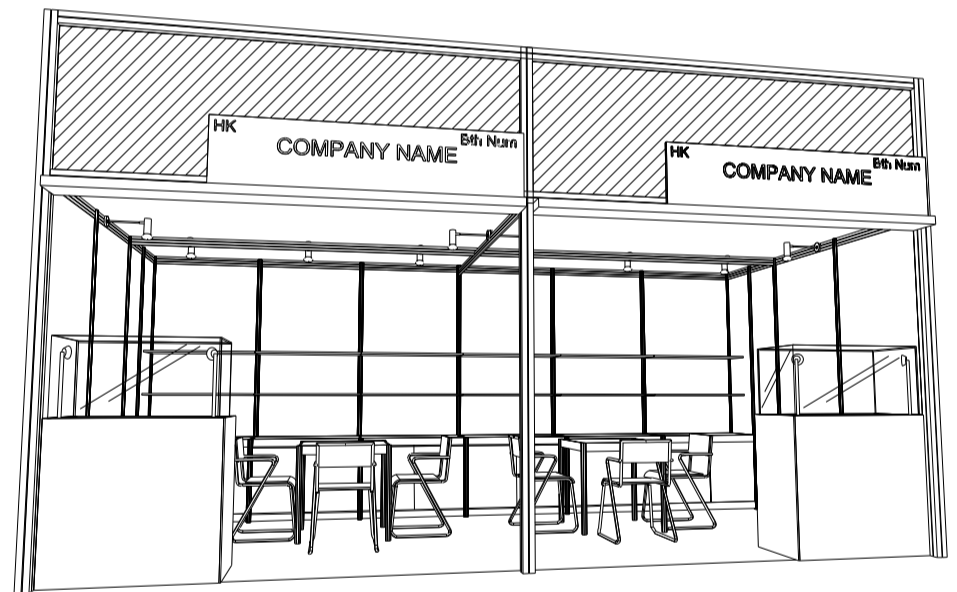

Hong Kong Houseware Fair

香港家庭用品展

6M x 3M WORLD OF FINE DINING BOOTH

六米乘三米攤位

PLAN

PERSPECTIVE

ELEVATION

BOOTH SPECIFICATIONS		QTY.
	1000W x 500D x 750H LOCKABLE CABINET	6
	3000W x 300D WOODEN DISPLAY SHELF	4
	FLUORESCENT TUBE (FOR FASCIA ONLY)	8
	SPOTLIGHT 13 WATT LED LAMP (YELLOW LIGHT)	6
	LONG ARMED SPOTLIGHT (300MM) 13 WATT LED LAMP (YELLOW LIGHT)	4
	DISPLAY SHOWCASE W/. STICKER FIN. AND 2 X 50W TRACKLIGHT	2
	700W x 700D x 750H MEETING TABLE	2
	BLACK LEATHER CHAIR	6
	CEILING BEAM	9M
	RUBBISH BIN & CARPET (18sqm.)	

6M x 3M WORLD OF FINE DINING LEFT CORNER BOOTH

六米乘三米左邊角位攤位

BOOTH SPECIFICATIONS		QTY.
	1000W x 500D x 750H LOCKABLE CABINET	6
	3000W x 300D WOODEN DISPLAY SHELF	4
	FLUORESCENT TUBE (FOR FASCIA ONLY)	12
	SPOTLIGHT 13 WATT LED LAMP (YELLOW LIGHT)	6
	LONG ARMED SPOTLIGHT (300MM) 13 WATT LED LAMP (YELLOW LIGHT)	4
	DISPLAY SHOWCASE W/. STICKER FIN. AND 2 X 50W TRACKLIGHT	2
	700W x 700D x 750H MEETING TABLE	2
	BLACK LEATHER CHAIR	6
	CEILING BEAM	9M
	RUBBISH BIN & CARPET (18sqm.)	

Hong Kong Houseware Fair

香港家庭用品展

6M x 3M WORLD OF FINE DINING RIGHT CORNER BOOTH

六米乘三米右邊角位攤位

PLAN

PERSPECTIVE

ELEVATION

BOOTH SPECIFICATIONS		QTY.
	1000W x 500D x 750H LOCKABLE CABINET	6
	3000W x 300D WOODEN DISPLAY SHELF	4
	FLUORESCENT TUBE (FOR FASCIA ONLY)	12
	SPOTLIGHT 13 WATT LED LAMP (YELLOW LIGHT)	6
	LONG ARMED SPOTLIGHT (300MM) 13 WATT LED LAMP (YELLOW LIGHT)	4
	DISPLAY SHOWCASE W/. STICKER FIN. AND 2 X 50W TRACKLIGHT	2
	700W x 700D x 750H MEETING TABLE	2
	BLACK LEATHER CHAIR	6
	CEILING BEAM	9M
	RUBBISH BIN & CARPET (18sqm.)	