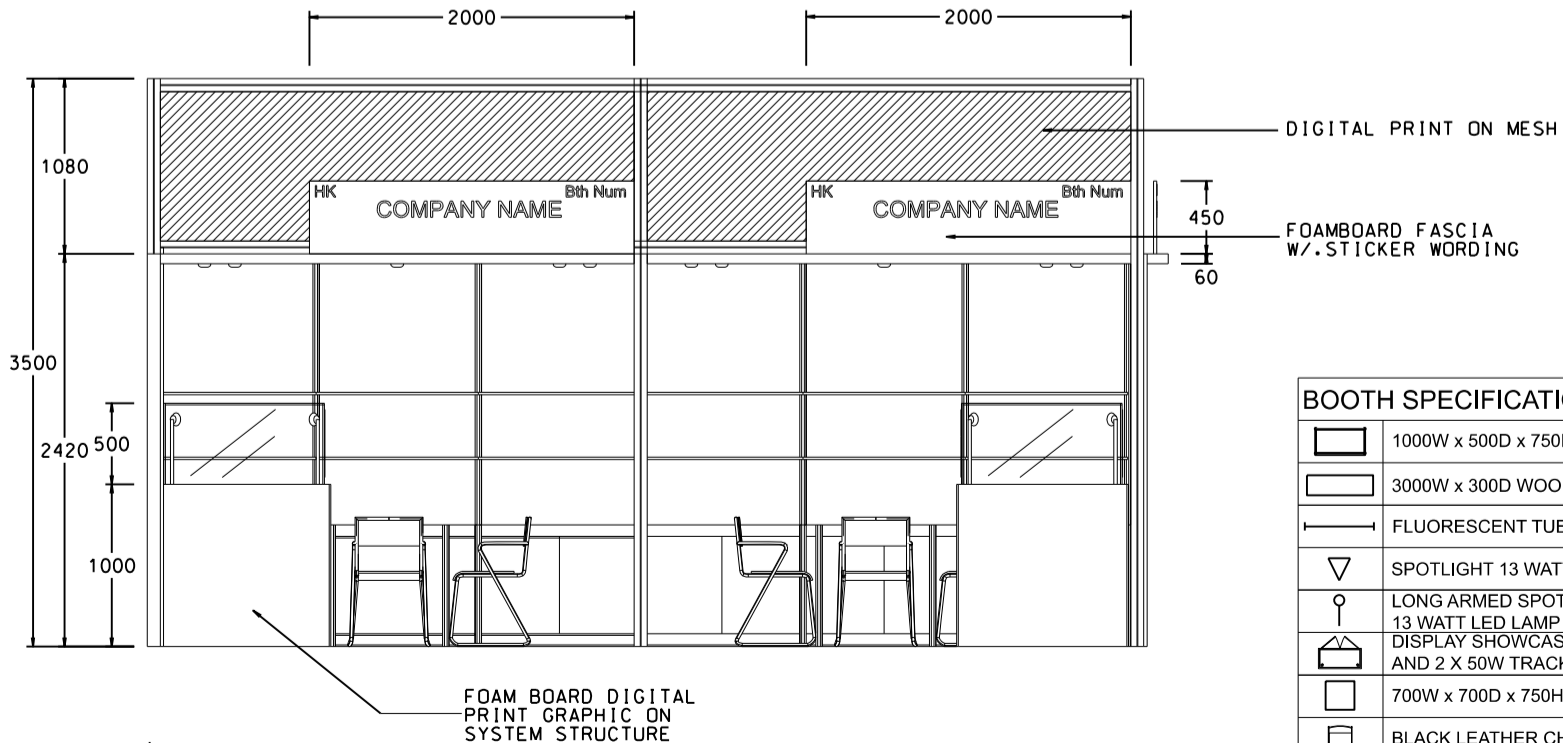

6M x 3M WORLD OF FINE DINING LEFT CORNER BOOTH

六米乘三米左邊角位攤位

BOOTH SPECIFICATIONS		QTY.
	1000W x 500D x 750H LOCKABLE CABINET	6
	3000W x 300D WOODEN DISPLAY SHELF	4
	FLUORESCENT TUBE (FOR FASCIA ONLY)	12
	SPOTLIGHT 13 WATT LED LAMP (YELLOW LIGHT)	6
	LONG ARMED SPOTLIGHT (300MM) 13 WATT LED LAMP (YELLOW LIGHT)	4
	DISPLAY SHOWCASE W/. STICKER FIN. AND 2 X 50W TRACKLIGHT	2
	700W x 700D x 750H MEETING TABLE	2
	BLACK LEATHER CHAIR	6
	CEILING BEAM	9M
	RUBBISH BIN & CARPET (18sqm.)	

Hong Kong Houseware Fair

香港家庭用品展

6M x 3M WORLD OF FINE DINING RIGHT CORNER BOOTH

六米乘三米右邊角位攤位

PLAN

PERSPECTIVE

ELEVATION

BOOTH SPECIFICATIONS		QTY.
	1000W x 500D x 750H LOCKABLE CABINET	6
	3000W x 300D WOODEN DISPLAY SHELF	4
	FLUORESCENT TUBE (FOR FASCIA ONLY)	12
	SPOTLIGHT 13 WATT LED LAMP (YELLOW LIGHT)	6
	LONG ARMED SPOTLIGHT (300MM) 13 WATT LED LAMP (YELLOW LIGHT)	4
	DISPLAY SHOWCASE W/. STICKER FIN. AND 2 X 50W TRACKLIGHT	2
	700W x 700D x 750H MEETING TABLE	2
	BLACK LEATHER CHAIR	6
	CEILING BEAM	9M
	RUBBISH BIN & CARPET (18sqm.)	

PLAN

ELEVATION

SIDE VIEW

PERSPECTIVE

BOOTH SPECIFICATIONS		QTY.
	1000W x 500D x 750H LOCKABLE CABINET	6
	3000W x 300D WOODEN DISPLAY SHELF	4
	FLUORESCENT TUBE (FOR FASCIA ONLY)	12
	SPOTLIGHT 13 WATT LED LAMP (YELLOW LIGHT)	6
	LONG ARMED SPOTLIGHT (300MM) 13 WATT LED LAMP (YELLOW LIGHT)	4
	DISPLAY SHOWCASE W/. STICKER FIN. AND 2 X 50W TRACKLIGHT	2
	700W x 700D x 750H MEETING TABLE	2
	BLACK LEATHER CHAIR	6
	CEILING BEAM	9M
	RUBBISH BIN & CARPET (18sqm.)	