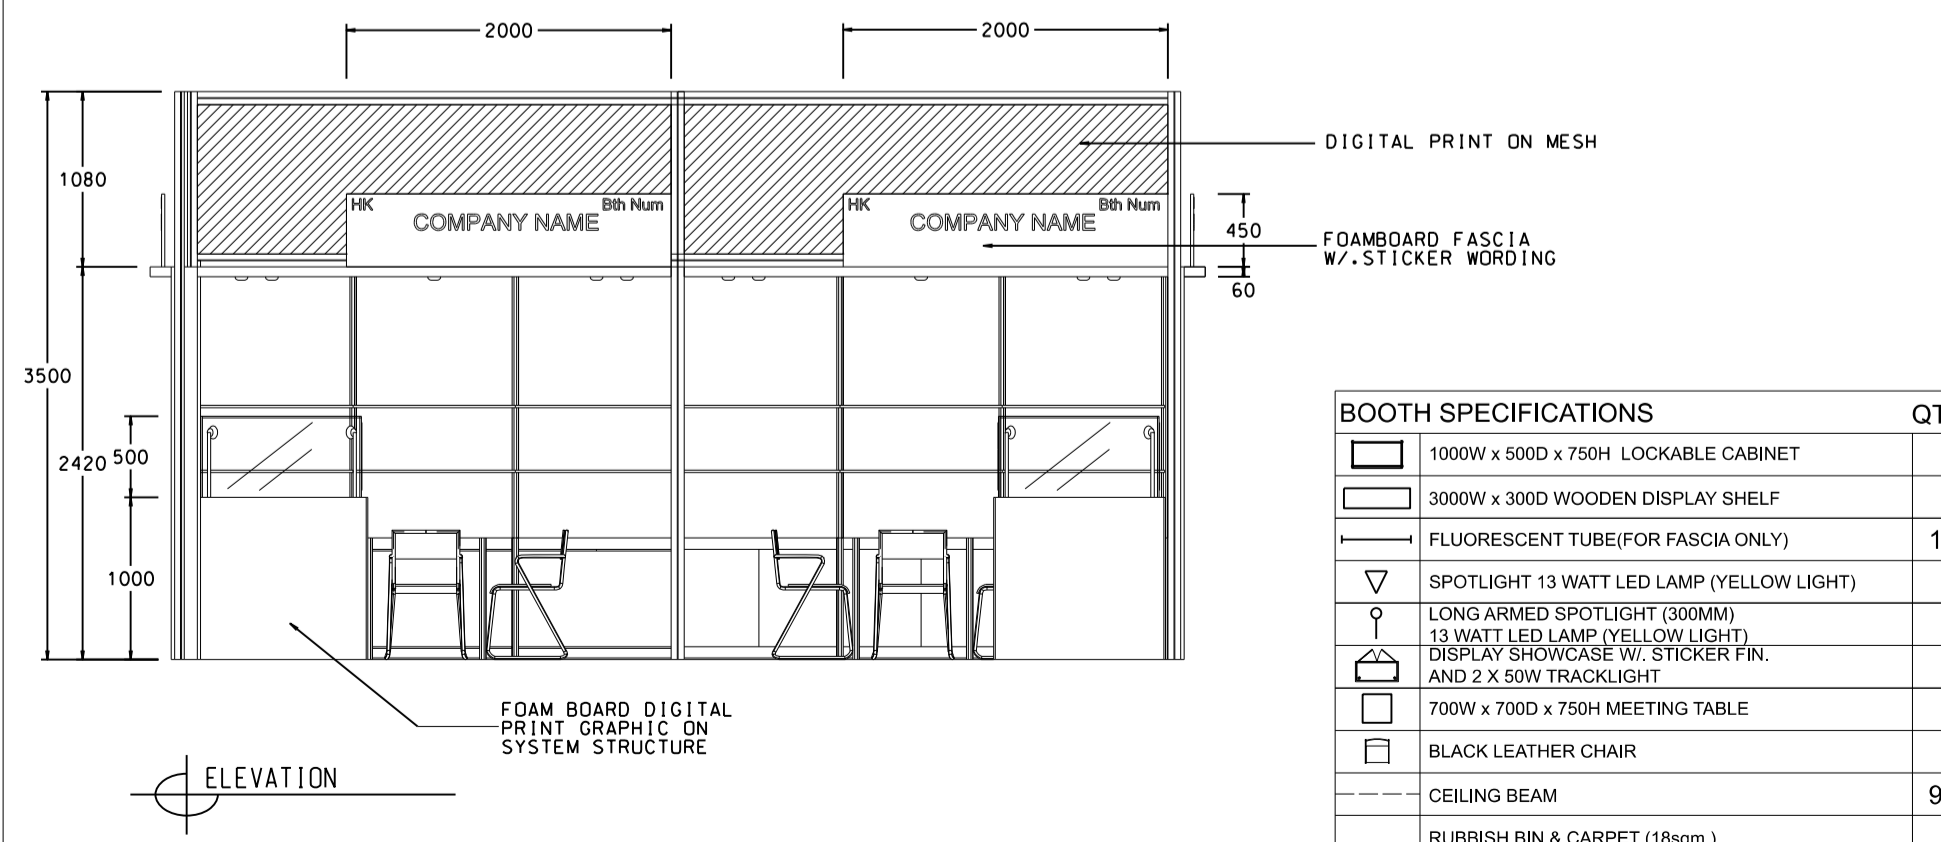

Hong Kong Houseware Fair

香港家庭用品展

6M x 3M WORLD OF FINE DINING RIGHT CORNER BOOTH

六米乘三米右邊角位攤位

PLAN

PERSPECTIVE

ELEVATION

BOOTH SPECIFICATIONS		QTY.
	1000W x 500D x 750H LOCKABLE CABINET	6
	3000W x 300D WOODEN DISPLAY SHELF	4
	FLUORESCENT TUBE (FOR FASCIA ONLY)	12
	SPOTLIGHT 13 WATT LED LAMP (YELLOW LIGHT)	6
	LONG ARMED SPOTLIGHT (300MM) 13 WATT LED LAMP (YELLOW LIGHT)	4
	DISPLAY SHOWCASE W/. STICKER FIN. AND 2 X 50W TRACKLIGHT	2
	700W x 700D x 750H MEETING TABLE	2
	BLACK LEATHER CHAIR	6
	CEILING BEAM	9M
	RUBBISH BIN & CARPET (18sqm.)	

PLAN

ELEVATION

SIDE VIEW

PERSPECTIVE

BOOTH SPECIFICATIONS		QTY.
	1000W x 500D x 750H LOCKABLE CABINET	6
	3000W x 300D WOODEN DISPLAY SHELF	4
	FLUORESCENT TUBE (FOR FASCIA ONLY)	12
	SPOTLIGHT 13 WATT LED LAMP (YELLOW LIGHT)	6
	LONG ARMED SPOTLIGHT (300MM) 13 WATT LED LAMP (YELLOW LIGHT)	4
	DISPLAY SHOWCASE W/. STICKER FIN. AND 2 X 50W TRACKLIGHT	2
	700W x 700D x 750H MEETING TABLE	2
	BLACK LEATHER CHAIR	6
	CEILING BEAM	9M
	RUBBISH BIN & CARPET (18sqm.)	

Hong Kong Houseware Fair

香港家庭用品展

6M x 3M WORLD OF FINE DINING PENINSULA BOOTH

六米乘三米半島攤位

PLAN

BOOTH SPECIFICATIONS		QTY.
	1000W x 500D x 750H LOCKABLE CABINET	6
	3000W x 300D WOODEN DISPLAY SHELF	4
	FLUORESCENT TUBE (FOR FASCIA ONLY)	16
	SPOTLIGHT 13 WATT LED LAMP (YELLOW LIGHT)	6
	LONG ARMED SPOTLIGHT (300MM) 13 WATT LED LAMP (YELLOW LIGHT)	4
	DISPLAY SHOWCASE W/. STICKER FIN. AND 2 X 50W TRACKLIGHT	2
	700W x 700D x 750H MEETING TABLE	2
	BLACK LEATHER CHAIR	6
	CEILING BEAM	9M
	RUBBISH BIN & CARPET (18sqm.)	