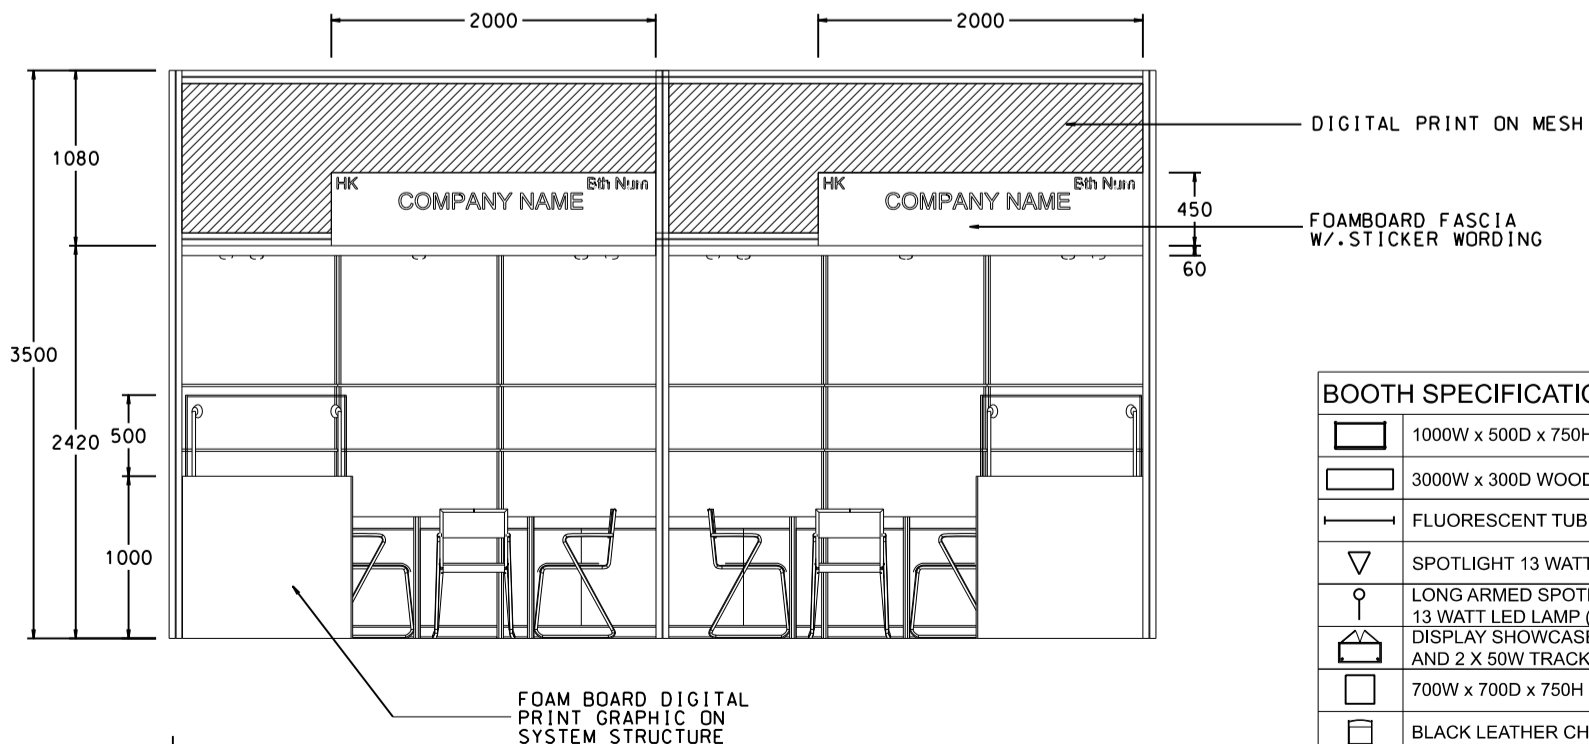

Hong Kong Houseware Fair

香港家庭用品展

6M x 3M WORLD OF FINE DINING BOOTH

六米乘三米攤位

PLAN

PERSPECTIVE

ELEVATION

BOOTH SPECIFICATIONS		QTY.
	1000W x 500D x 750H LOCKABLE CABINET	6
	3000W x 300D WOODEN DISPLAY SHELF	4
	FLUORESCENT TUBE (FOR FASCIA ONLY)	8
	SPOTLIGHT 13 WATT LED LAMP (YELLOW LIGHT)	6
	LONG ARMED SPOTLIGHT (300MM) 13 WATT LED LAMP (YELLOW LIGHT)	4
	DISPLAY SHOWCASE W/. STICKER FIN. AND 2 X 50W TRACKLIGHT	2
	700W x 700D x 750H MEETING TABLE	2
	BLACK LEATHER CHAIR	6
	CEILING BEAM	9M
	RUBBISH BIN & CARPET (18sqm.)	

6M x 3M WORLD OF FINE DINING LEFT CORNER BOOTH

六米乘三米左邊角位攤位

BOOTH SPECIFICATIONS		QTY.
	1000W x 500D x 750H LOCKABLE CABINET	6
	3000W x 300D WOODEN DISPLAY SHELF	4
	FLUORESCENT TUBE (FOR FASCIA ONLY)	12
	SPOTLIGHT 13 WATT LED LAMP (YELLOW LIGHT)	6
	LONG ARMED SPOTLIGHT (300MM) 13 WATT LED LAMP (YELLOW LIGHT)	4
	DISPLAY SHOWCASE W/. STICKER FIN. AND 2 X 50W TRACKLIGHT	2
	700W x 700D x 750H MEETING TABLE	2
	BLACK LEATHER CHAIR	6
	CEILING BEAM	9M
	RUBBISH BIN & CARPET (18sqm.)	

Hong Kong Houseware Fair

香港家庭用品展

6M x 3M WORLD OF FINE DINING RIGHT CORNER BOOTH

六米乘三米右邊角位攤位

PLAN

PERSPECTIVE

ELEVATION

BOOTH SPECIFICATIONS		QTY.
	1000W x 500D x 750H LOCKABLE CABINET	6
	3000W x 300D WOODEN DISPLAY SHELF	4
	FLUORESCENT TUBE (FOR FASCIA ONLY)	12
	SPOTLIGHT 13 WATT LED LAMP (YELLOW LIGHT)	6
	LONG ARMED SPOTLIGHT (300MM) 13 WATT LED LAMP (YELLOW LIGHT)	4
	DISPLAY SHOWCASE W/. STICKER FIN. AND 2 X 50W TRACKLIGHT	2
	700W x 700D x 750H MEETING TABLE	2
	BLACK LEATHER CHAIR	6
	CEILING BEAM	9M
	RUBBISH BIN & CARPET (18sqm.)	