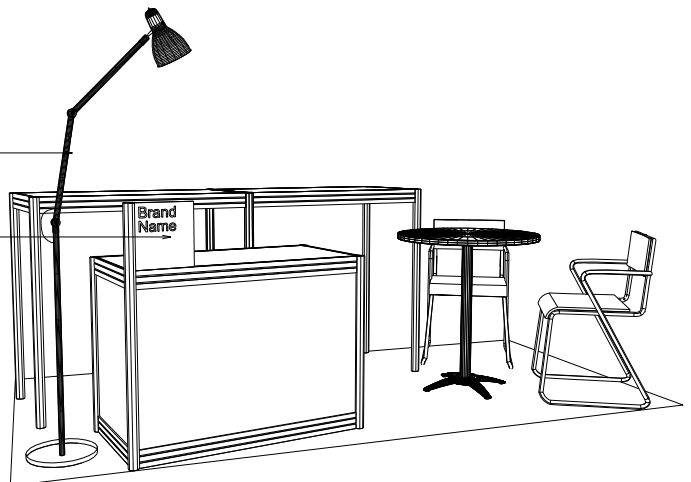

HOME INSTYLE

3m X 1.5m Standard Booth (Cultural & Creative Corner)

四點五平方米標準攤位

(OPTION 2)

1000mmW X 500mmD X 1000mmH
BLACK SYSTEM TABLE

700mmW ROUND TABLE
W/. 2 BLACK LEATHER CHAIRS

1000mmW X 500mmD X 750mmH
BLACK SYSTEM LOCKABLE CABINET &
BRAND NAME FOAMBOARD

PLAN

FLOOR LAMP

FOAMBOARD
W/. STICKER
WORDING

PERSPECTIVE

ELEVATION

BOOTH SPECIFICATIONS		QTY.
	1000mmW x 500mmD x 1000mmH BLACK SYSTEM TABLE	2
	1000mmW x 500mmW x 750mmH BLACK SYSTEM LOCKABLE CABINET & BRAND NAME FOAMBOARD	1
	500W SQUARE PIN POWER SOCKET	1
	FLOOR LAMP	1
	700mmW X 750mmH ROUND TABLE	1
	CHAIR	2
	RUBBISH BIN & CARPET (4.5sqm.)	