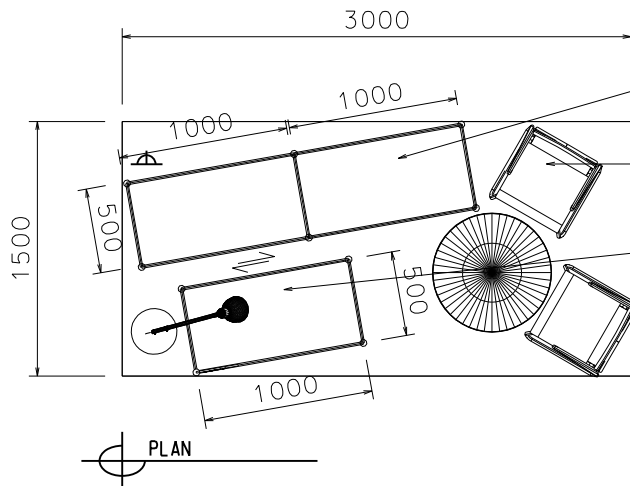

HOME INSTYLE

3m X 1.5m Standard Booth (Cultural & Creative Corner)

四點五平方米標準攤位

(OPTION 2)

1000mmW X 500mmD X 1000mmH
BLACK SYSTEM TABLE

700mmW ROUND TABLE
W/. 2 BLACK LEATHER CHAIRS

1000mmW X 500mmD X 750mmH
BLACK SYSTEM LOCKABLE CABINET &
BRAND NAME FOAMBOARD

PLAN

FLOOR LAMP

FOAMBOARD
W/. STICKER
WORDING

PERSPECTIVE

ELEVATION

BOOTH SPECIFICATIONS		QTY.
	1000mmW x 500mmD x 1000mmH BLACK SYSTEM TABLE	2
	1000mmW x 500mmW x 750mmH BLACK SYSTEM LOCKABLE CABINET & BRAND NAME FOAMBOARD	1
	500W SQUARE PIN POWER SOCKET	1
	FLOOR LAMP	1
	700mmW X 750mmH ROUND TABLE	1
	CHAIR	2
	RUBBISH BIN & CARPET (4.5sqm.)	