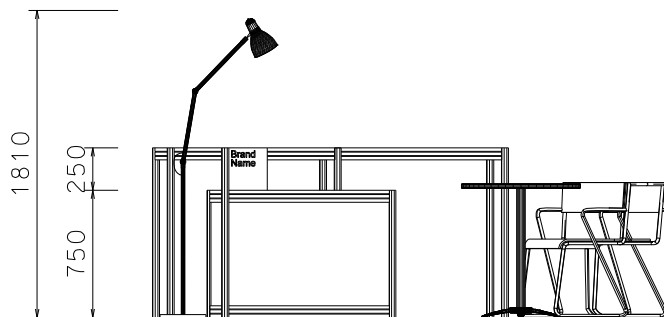

HOME INSTYLE

3m X 1.5m Standard Booth (Cultural & Creative Corner)

四點五平方米標準攤位

(OPTION 2)

1000mmW X 500mmD X 1000mmH
BLACK SYSTEM TABLE

700mmW ROUND TABLE
W/. 2 BLACK LEATHER CHAIRS

1000mmW X 500mmD X 750mmH
BLACK SYSTEM LOCKABLE CABINET &
BRAND NAME FOAMBOARD

PLAN

FLOOR LAMP

FOAMBOARD
W/. STICKER
WORDING

PERSPECTIVE

ELEVATION

BOOTH SPECIFICATIONS		QTY.
	1000mmW x 500mmD x 1000mmH BLACK SYSTEM TABLE	2
	1000mmW x 500mmW x 750mmH BLACK SYSTEM LOCKABLE CABINET & BRAND NAME FOAMBOARD	1
	500W SQUARE PIN POWER SOCKET	1
	FLOOR LAMP	1
	700mmW X 750mmH ROUND TABLE	1
	CHAIR	2
	RUBBISH BIN & CARPET (4.5sqm.)	